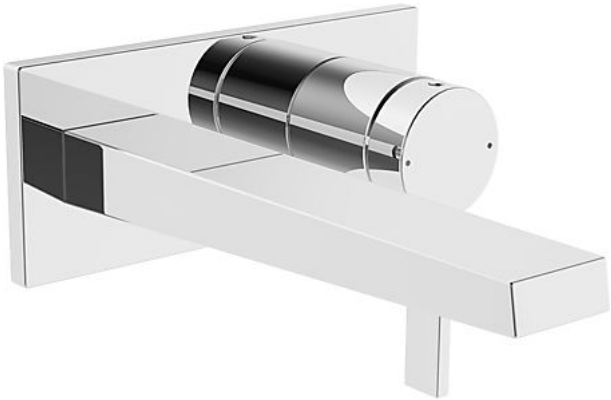

HANSALOFT
trim kit with function unit
wall-mounted single-lever basin mixer, DN 15
suitable for HANSAMATRIX installation unit
 for concealed installation

Description

HANSALOFT
 trim kit with function unit
 wall-mounted single-lever basin mixer, DN 15
 suitable for HANSAMATRIX installation unit
 for concealed installation

flow rate: 6 l/min, at 3 bar hydraulic pressure

- trim kit consisting of:
- operating lever (metal)
- spout
- CACHÉ® flow straightener with fitting wrench
- (-) improved limescale protection with the HONEYCOMB® structure
- (-) swivel
- sleeve and wall rosette

spout: fixed
 projection: 197 mm

Model	Item No.
chrome	57572103 

suitable for installation unit 4400 0000

For the complete unit please order separately trim kit
 and concealed base unit

Product Image

Product Drawing

Product Drawing

Product Drawing

Related Products

Image:	Description:	Model / Item No.:
	<p>HANSAMATRIX concealed installation unit, DN 15 (G 1/2) single-lever faucet</p> <p>forward outlet</p>	44000000