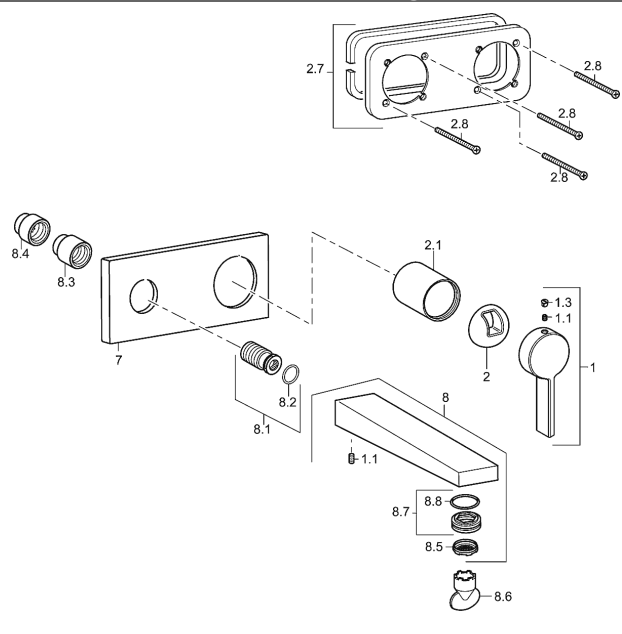

**HANSALOFT**  
**trim kit with function unit**  
**wall-mounted single-lever basin mixer, DN 15**  
**suitable for HANSAMATRIX installation unit**  
 for concealed installation

**Description**

HANSALOFT  
 trim kit with function unit  
 wall-mounted single-lever basin mixer, DN 15  
 suitable for HANSAMATRIX installation unit  
 for concealed installation

flow rate: 6 l/min, at 3 bar hydraulic pressure

- trim kit consisting of:
- operating lever (metal)
- spout
- CACHÉ® flow straightener with fitting wrench
- (-) improved limescale protection with the HONEYCOMB® structure
- (-) swivel
- sleeve and wall rosette

spout: fixed  
 projection: 197 mm

Model	Item No.
chrome	57572103 

suitable for installation unit 4400 0000

For the complete unit please order separately trim kit  
 and concealed base unit

Product Image

Product Drawing

### Related Products

Image:	Description:	Model / Item No.:
	<p><b>HANSAMATRIX</b> <b>concealed installation unit, DN 15 (G 1/2)</b> <b>single-lever mixer</b></p> <p>forward outlet</p>	44000000