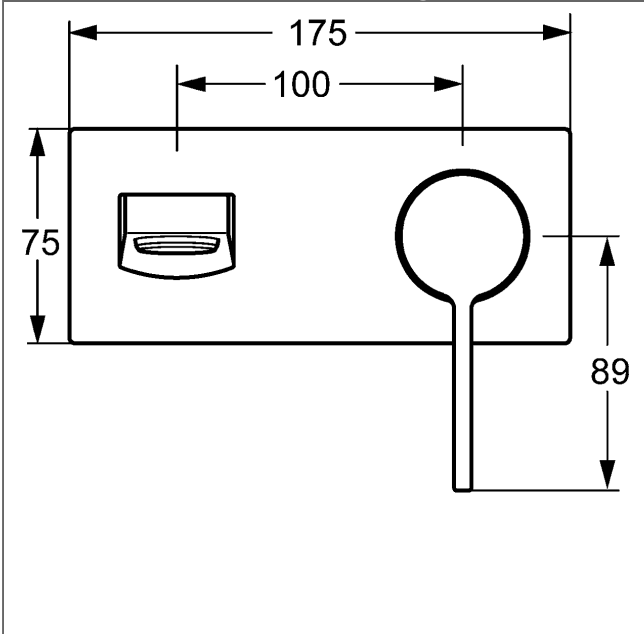

flow rate: 6 l/min, at 3 bar hydraulic pressure

- trim kit consisting of:
- operating lever (metal)
- spout
- CACHÉ® flow straightener with fitting wrench
- (-) improved limescale protection with the HONEYCOMB® structure
- (-) swivel
- sleeve and wall rosette

spout: fixed  
 projection: 197 mm

Model	Item No.
chrome	57572103 

suitable for installation unit 4400 0000

For the complete unit please order separately trim kit  
 and concealed base unit

Product Image

Product Drawing

Product Drawing

Product Drawing

### Related Products

Image:	Description:	Model / Item No.:
	<p><b>HANSAMATRIX</b> <b>concealed installation unit, DN 15 (G 1/2)</b> <b>single-lever mixer</b></p> <p>forward outlet</p>	44000000