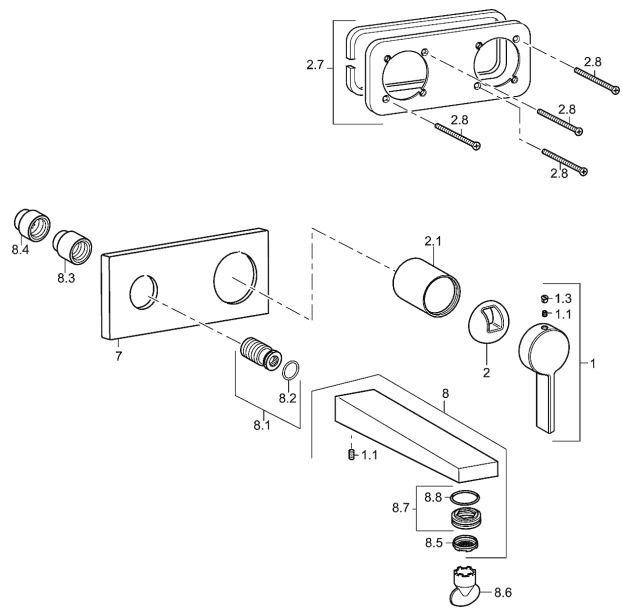

flow rate: 6 l/min, at 3 bar hydraulic pressure

- trim kit consisting of:
- operating lever (metal)
- spout
- CACHÉ® flow straightener with fitting wrench
- (-) improved limescale protection with the HONEYCOMB® structure
- (-) swivel
- sleeve and wall rosette

spout: fixed  
 projection: 197 mm

Model	Item No.
chrome	57572103 

suitable for installation unit 4400 0000

For the complete unit please order separately trim kit  
 and concealed base unit

Product Image

Product Drawing

Product Drawing

Product Drawing

### Related Products

Image:	Description:	Model / Item No.:
	<p><b>HANSAMATRIX</b> <b>concealed installation unit, DN 15 (G 1/2)</b> <b>single-lever faucet</b></p> <p>forward outlet</p>	44000000