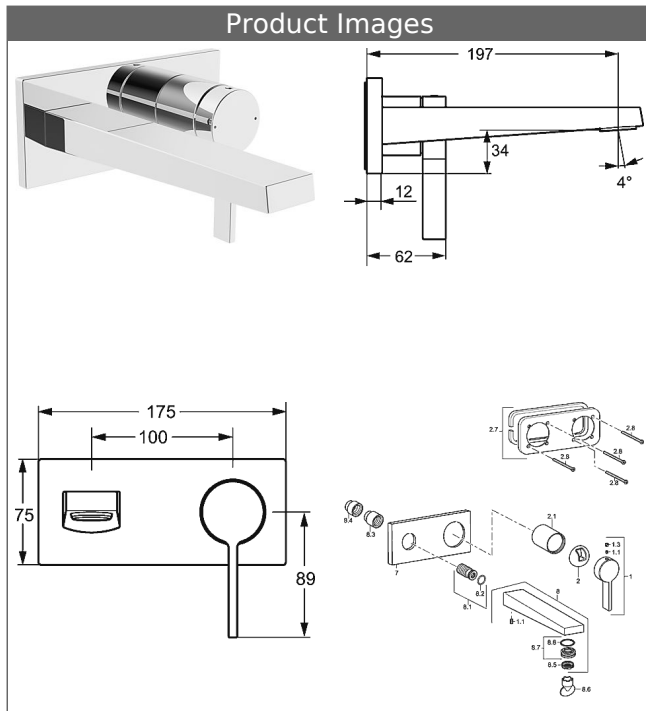

**HANSALOFT**  
**trim kit with function unit**  
**wall-mounted single-lever basin mixer, DN 15**  
**suitable for HANSAMATRIX installation unit**  
 for concealed installation

**Description**

HANSALOFT  
 trim kit with function unit  
 wall-mounted single-lever basin mixer, DN 15  
 suitable for HANSAMATRIX installation unit  
 for concealed installation

flow rate: 6 l/min, at 3 bar hydraulic pressure

- trim kit consisting of:
- operating lever (metal)
- spout
- CACHÉ® flow straightener with fitting wrench
- (-) improved limescale protection with the HONEYCOMB® structure
- (-) swivel
- sleeve and wall rosette

spout: fixed  
 projection: 197 mm

Model	Item No.
chrome	57572103 

suitable for installation unit 4400 0000

For the complete unit please order separately trim kit  
 and concealed base unit

Product Image

Product Drawing

### Related Products

Image:	Description:	Model / Item No.:
	<p><b>HANSAMATRIX</b> <b>concealed installation unit, DN 15 (G 1/2)</b> <b>single-lever mixer</b></p> <p>forward outlet</p>	44000000