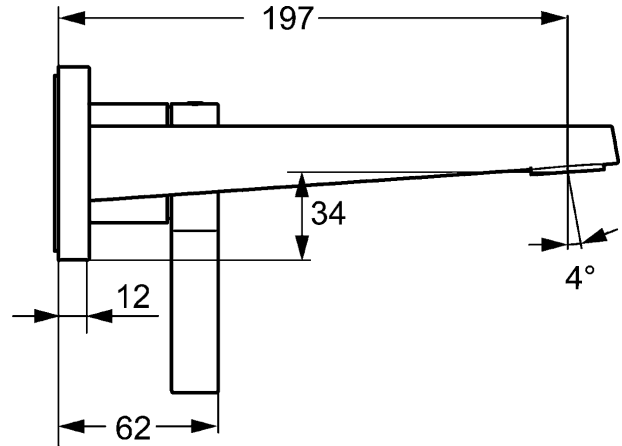

flow rate: 6 l/min, at 3 bar hydraulic pressure

- trim kit consisting of:
- operating lever (metal)
- spout
- CACHÉ® flow straightener with fitting wrench
- (-) improved limescale protection with the HONEYCOMB® structure
- (-) swivel
- sleeve and wall rosette

spout: fixed  
 projection: 197 mm

Model	Item No.
chrome	57572103 

suitable for installation unit 4400 0000

For the complete unit please order separately trim kit  
 and concealed base unit

Product Image

Product Drawing

Product Drawing

Product Drawing

### Related Products

Image:	Description:	Model / Item No.:
	<p><b>HANSAMATRIX</b> <b>concealed installation unit, DN 15 (G 1/2)</b> <b>single-lever faucet</b></p> <p>forward outlet</p>	44000000