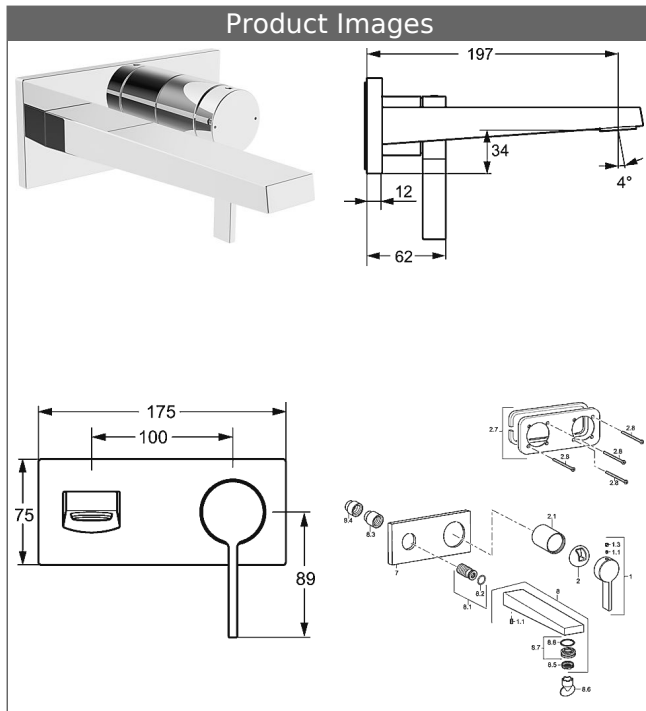

HANSALOFT
trim kit
wall-mounted single-lever basin mixer, DN 15
suitable for HANSAMATRIX installation unit
 for concealed installation

Description

HANSALOFT
 trim kit
 wall-mounted single-lever basin mixer, DN 15
 suitable for HANSAMATRIX installation unit
 for concealed installation

flow rate: 6 l/min, at 3 bar hydraulic pressure

- trim kit consisting of:
- operating lever (metal)
- spout
- CACHÉ® flow straightener with fitting wrench
- (-) improved limescale protection with the HONEYCOMB® structure
- (-) swivel
- sleeve and wall rosette

spout: fixed
 projection: 197 mm

Model	Item No.
chrome	57572103 

suitable for installation unit 4400 0000

For the complete unit please order separately trim kit
 and concealed base unit

Product Image

Product Drawing

Product Drawing

Product Drawing

Related Products

Image:	Description:	Model / Item No.:
	<p>HANSAMATRIX concealed installation unit, DN 15 (G 1/2) single-lever faucet</p> <p>forward outlet</p>	44000000