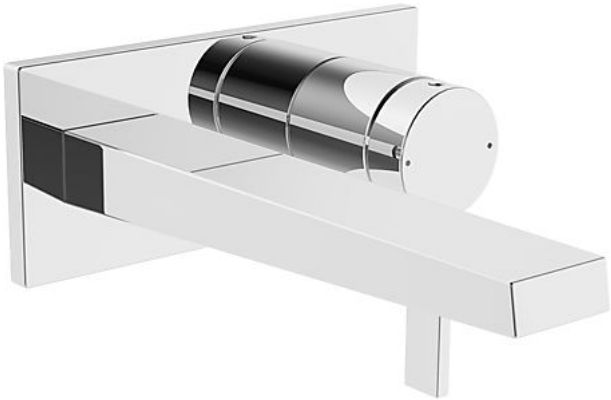

**HANSALOFT**  
**trim kit**  
**wall-mounted single-lever basin mixer, DN 15**  
**suitable for HANSAMATRIX installation unit**  
 for concealed installation

**Description**

HANSALOFT  
 trim kit  
 wall-mounted single-lever basin mixer, DN 15  
 suitable for HANSAMATRIX installation unit  
 for concealed installation

flow rate: 6 l/min, at 3 bar hydraulic pressure

- trim kit consisting of:
- operating lever (metal)
- spout
- CACHÉ® flow straightener with fitting wrench
- (-) improved limescale protection with the HONEYCOMB® structure
- (-) swivel
- sleeve and wall rosette

spout: fixed  
 projection: 197 mm

Model	Item No.
chrome	57572103 

suitable for installation unit 4400 0000

For the complete unit please order separately trim kit  
 and concealed base unit

Product Image

Product Drawing

### Related Products

Image:	Description:	Model / Item No.:
	<p><b>HANSAMATRIX</b> <b>concealed installation unit, DN 15 (G 1/2)</b> <b>single-lever faucet</b></p> <p>forward outlet</p>	44000000