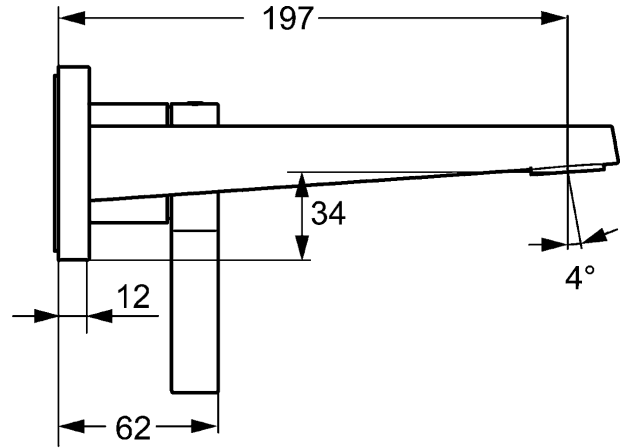

flow rate: 6 l/min, at 3 bar hydraulic pressure

- trim kit consisting of:
- operating lever (metal)
- spout
- CACHÉ® flow straightener with fitting wrench
- (-) improved limescale protection with the HONEYCOMB® structure
- (-) swivel
- sleeve and wall rosette

spout: fixed
 projection: 197 mm

Model	Item No.
chrome	57572103 

suitable for installation unit 4400 0000

For the complete unit please order separately trim kit
 and concealed base unit

Product Image

Product Drawing

Product Drawing

Product Drawing

Related Products

Image:	Description:	Model / Item No.:
	<p>HANSAMATRIX concealed installation unit, DN 15 (G 1/2) single-lever faucet</p> <p>forward outlet</p>	44000000