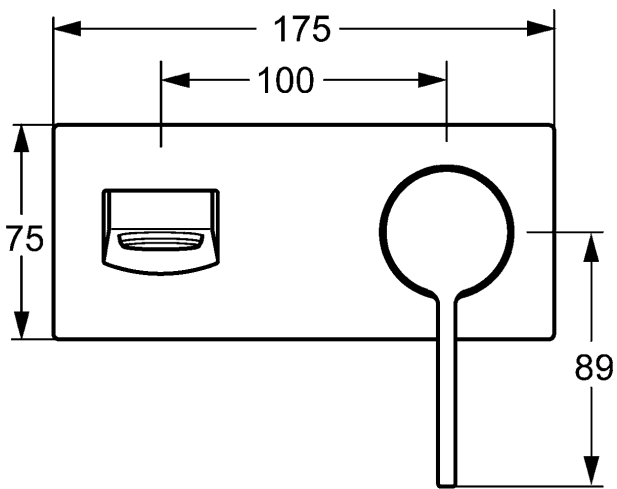

HANSALOFT
trim kit with function unit
wall-mounted single-lever basin mixer, DN 15
suitable for HANSAMATRIX installation unit
 for concealed installation

Description

HANSALOFT
 trim kit with function unit
 wall-mounted single-lever basin mixer, DN 15
 suitable for HANSAMATRIX installation unit
 for concealed installation

flow rate: 6 l/min, at 3 bar hydraulic pressure

- trim kit consisting of:
- operating lever (metal)
- spout
- CACHÉ® flow straightener with fitting wrench
- (-) improved limescale protection with the HONEYCOMB® structure
- (-) swivel
- sleeve and wall rosette

spout: fixed
 projection: 197 mm

Model	Item No.
chrome	57572103 

suitable for installation unit 4400 0000

For the complete unit please order separately trim kit
 and concealed base unit

Product Image

Product Drawing

Product Drawing

Product Drawing

Related Products

Image:	Description:	Model / Item No.:
	<p>HANSAMATRIX concealed installation unit, DN 15 (G 1/2) single-lever faucet</p> <p>forward outlet</p>	44000000