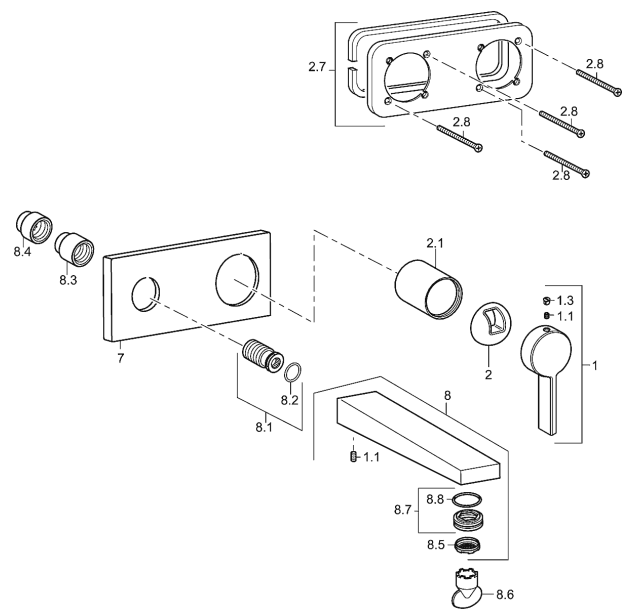

flow rate: 6 l/min, at 3 bar hydraulic pressure

- trim kit consisting of:
- operating lever (metal)
- spout
- CACHÉ® flow straightener with fitting wrench
- (-) improved limescale protection with the HONEYCOMB® structure
- (-) swivel
- sleeve and wall rosette

spout: fixed  
 projection: 197 mm

Model	Item No.
chrome	57572103 

suitable for installation unit 4400 0000

For the complete unit please order separately trim kit  
 and concealed base unit

Product Image

Product Drawing

Product Drawing

Product Drawing

### Related Products

Image:	Description:	Model / Item No.:
	<p><b>HANSAMATRIX</b> <b>concealed installation unit, DN 15 (G 1/2)</b> <b>single-lever mixer</b></p> <p>forward outlet</p>	44000000