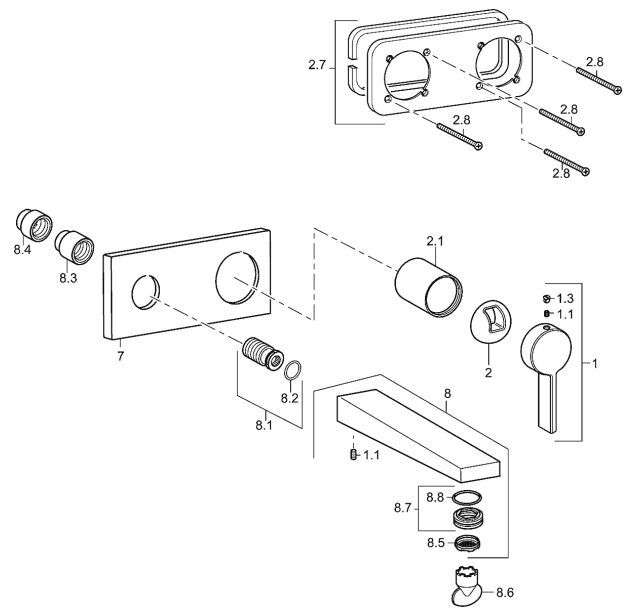

HANSALOFT
trim kit with function unit
wall-mounted single-lever basin mixer, DN 15
suitable for HANSAMATRIX installation unit
 for concealed installation

Description

HANSALOFT
 trim kit with function unit
 wall-mounted single-lever basin mixer, DN 15
 suitable for HANSAMATRIX installation unit
 for concealed installation

flow rate: 6 l/min, at 3 bar hydraulic pressure

- trim kit consisting of:
- operating lever (metal)
- spout
- CACHÉ® flow straightener with fitting wrench
- (-) improved limescale protection with the HONEYCOMB® structure
- (-) swivel
- sleeve and wall rosette

spout: fixed
 projection: 197 mm

Model	Item No.
chrome	57572103

suitable for installation unit 4400 0000

For the complete unit please order separately trim kit
 and concealed base unit

Product Image

Product Drawing

Product Drawing

Product Drawing

Related Products

Image:	Description:	Model / Item No.:
	<p>HANSAMATRIX concealed installation unit, DN 15 (G 1/2) single-lever faucet</p> <p>forward outlet</p>	44000000