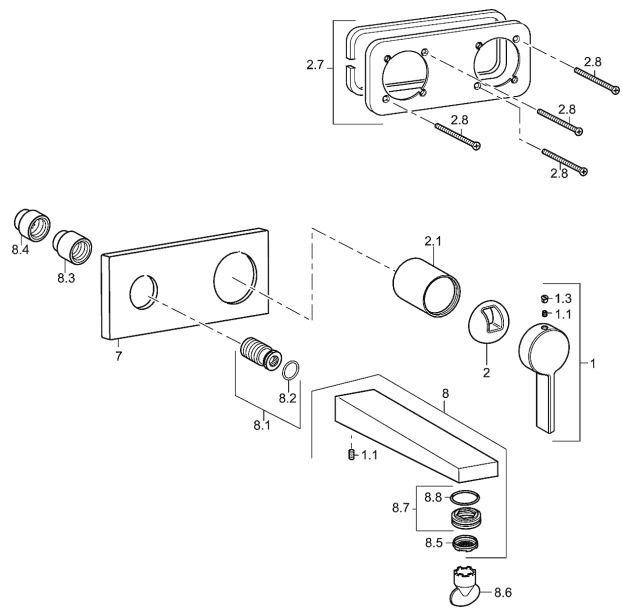

HANSALOFT
trim kit
wall-mounted single-lever basin mixer, DN 15
suitable for HANSAMATRIX installation unit
 for concealed installation

Description

HANSALOFT
 trim kit
 wall-mounted single-lever basin mixer, DN 15
 suitable for HANSAMATRIX installation unit
 for concealed installation

flow rate: 6 l/min, at 3 bar hydraulic pressure

- trim kit consisting of:
- operating lever (metal)
- spout
- CACHÉ® flow straightener with fitting wrench
- (-) improved limescale protection with the HONEYCOMB® structure
- (-) swivel
- sleeve and wall rosette

spout: fixed
 projection: 197 mm

Model	Item No.
chrome	57572103 

suitable for installation unit 4400 0000

For the complete unit please order separately trim kit
 and concealed base unit

Product Image

Product Drawing

Product Drawing

Product Drawing

Related Products

Image:	Description:	Model / Item No.:
	<p>HANSAMATRIX concealed installation unit, DN 15 (G 1/2) single-lever faucet</p> <p>forward outlet</p>	44000000