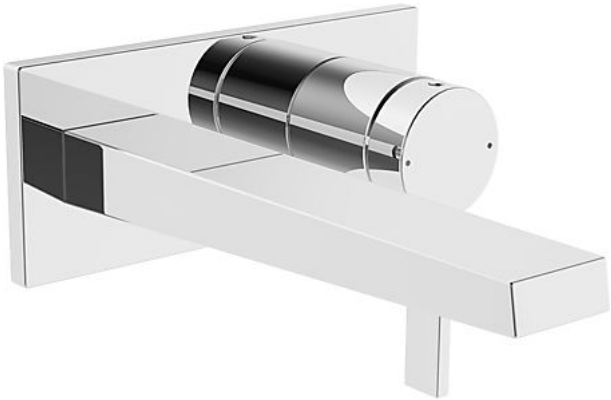

**HANSALOFT**  
**trim kit with function unit**  
**wall-mounted single-lever basin mixer, DN 15**  
**suitable for HANSAMATRIX installation unit**  
 for concealed installation

**Description**

HANSALOFT  
 trim kit with function unit  
 wall-mounted single-lever basin mixer, DN 15  
 suitable for HANSAMATRIX installation unit  
 for concealed installation

flow rate: 6 l/min, at 3 bar hydraulic pressure

- trim kit consisting of:
- operating lever (metal)
- spout
- CACHÉ® flow straightener with fitting wrench
- (-) improved limescale protection with the HONEYCOMB® structure
- (-) swivel
- sleeve and wall rosette

spout: fixed  
 projection: 197 mm

Model	Item No.
chrome	57572103 

suitable for installation unit 4400 0000

For the complete unit please order separately trim kit  
 and concealed base unit

Product Image

Product Drawing

### Related Products

Image:	Description:	Model / Item No.:
	<p><b>HANSAMATRIX</b> <b>concealed installation unit, DN 15 (G 1/2)</b> <b>single-lever mixer</b></p> <p>forward outlet</p>	44000000