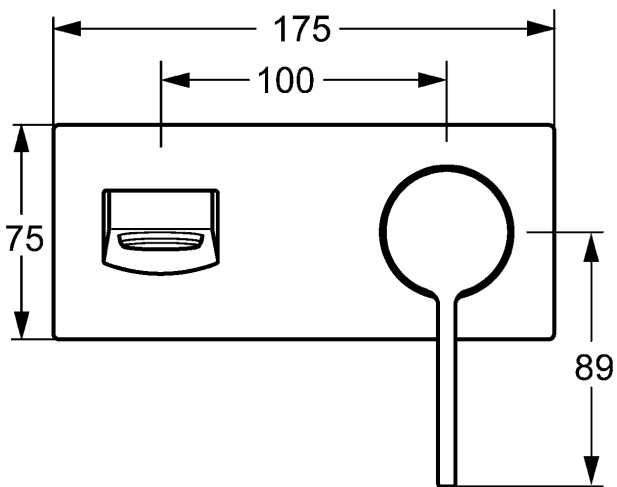

HANSALOFT
trim kit with function unit
wall-mounted single-lever basin mixer, DN 15
suitable for HANSAMATRIX installation unit
 for concealed installation

Description

HANSALOFT
 trim kit with function unit
 wall-mounted single-lever basin mixer, DN 15
 suitable for HANSAMATRIX installation unit
 for concealed installation

flow rate: 6 l/min, at 3 bar hydraulic pressure

- trim kit consisting of:
- operating lever (metal)
- spout
- CACHÉ® flow straightener with fitting wrench
- (-) improved limescale protection with the HONEYCOMB® structure
- (-) swivel
- sleeve and wall rosette

spout: fixed
 projection: 197 mm

Model	Item No.
chrome	57572103

suitable for installation unit 4400 0000

For the complete unit please order separately trim kit
 and concealed base unit

Product Image

Product Drawing

Product Drawing

Product Drawing

Related Products

Image:	Description:	Model / Item No.:
	<p>HANSAMATRIX concealed installation unit, DN 15 (G 1/2) single-lever faucet</p> <p>forward outlet</p>	44000000