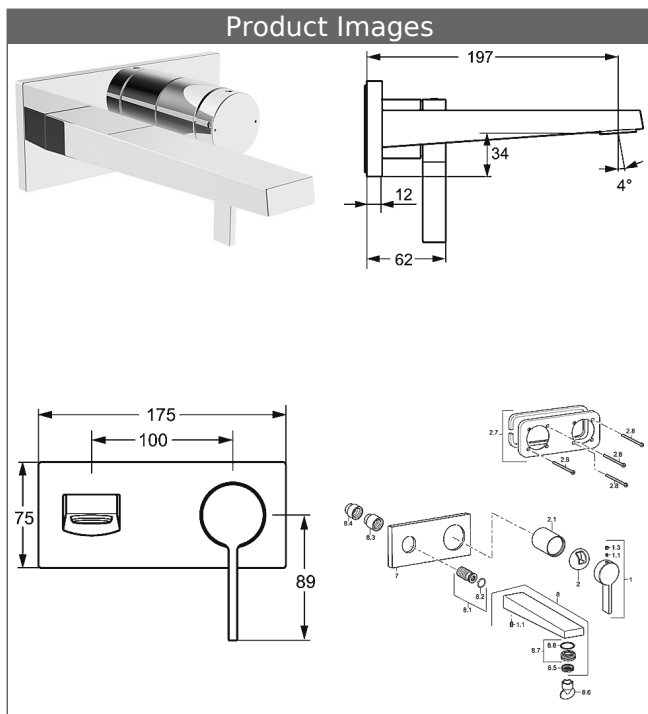

HANSALOFT
trim kit with function unit
wall-mounted single-lever basin mixer, DN 15
suitable for HANSAMATRIX installation unit
 for concealed installation

Description

HANSALOFT
 trim kit with function unit
 wall-mounted single-lever basin mixer, DN 15
 suitable for HANSAMATRIX installation unit
 for concealed installation

flow rate: 6 l/min, at 3 bar hydraulic pressure

- trim kit consisting of:
- operating lever (metal)
- spout
- CACHÉ® flow straightener with fitting wrench
- (-) improved limescale protection with the HONEYCOMB® structure
- (-) swivel
- sleeve and wall rosette

spout: fixed
 projection: 197 mm

Model	Item No.
chrome	57572103

suitable for installation unit 4400 0000

For the complete unit please order separately trim kit
 and concealed base unit

Product Image

Product Drawing

Product Drawing

Product Drawing

Related Products

Image:	Description:	Model / Item No.:
	<p>HANSAMATRIX concealed installation unit, DN 15 (G 1/2) single-lever faucet</p> <p>forward outlet</p>	44000000