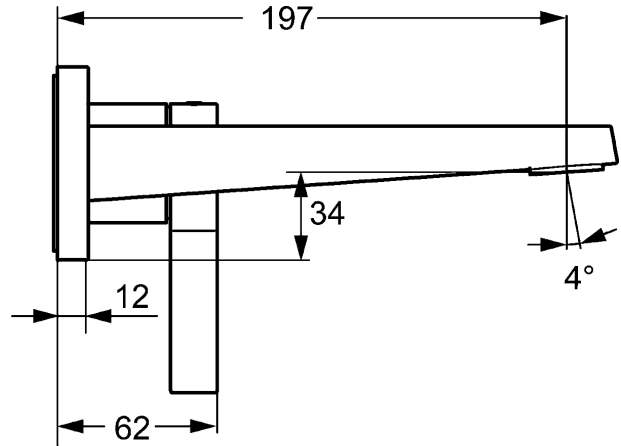

flow rate: 6 l/min, at 3 bar hydraulic pressure

- trim kit consisting of:
- operating lever (metal)
- spout
- CACHÉ® flow straightener with fitting wrench
- (-) improved limescale protection with the HONEYCOMB® structure
- (-) swivel
- sleeve and wall rosette

spout: fixed
 projection: 197 mm

Model	Item No.
chrome	57572103

suitable for installation unit 4400 0000

For the complete unit please order separately trim kit
 and concealed base unit

Product Image

Product Drawing

Product Drawing

Product Drawing

Related Products

Image:	Description:	Model / Item No.:
	<p>HANSAMATRIX concealed installation unit, DN 15 (G 1/2) single-lever faucet</p> <p>forward outlet</p>	44000000