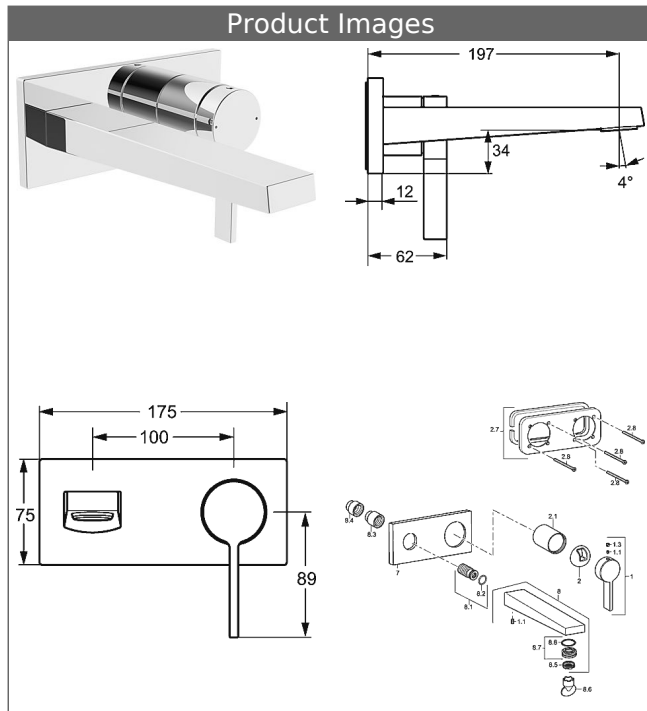

**HANSALOFT**  
**trim kit**  
**wall-mounted single-lever basin mixer, DN 15**  
**suitable for HANSAMATRIX installation unit**  
 for concealed installation

**Description**

HANSALOFT  
 trim kit  
 wall-mounted single-lever basin mixer, DN 15  
 suitable for HANSAMATRIX installation unit  
 for concealed installation

flow rate: 6 l/min, at 3 bar hydraulic pressure

- trim kit consisting of:
- operating lever (metal)
- spout
- CACHÉ® flow straightener with fitting wrench
- (-) improved limescale protection with the HONEYCOMB® structure
- (-) swivel
- sleeve and wall rosette

spout: fixed  
 projection: 197 mm

Model	Item No.
chrome	57572103 

suitable for installation unit 4400 0000

For the complete unit please order separately trim kit  
 and concealed base unit

Product Image

Product Drawing

### Related Products

Image:	Description:	Model / Item No.:
	<p><b>HANSAMATRIX</b> <b>concealed installation unit, DN 15 (G 1/2)</b> <b>single-lever faucet</b></p> <p>forward outlet</p>	44000000