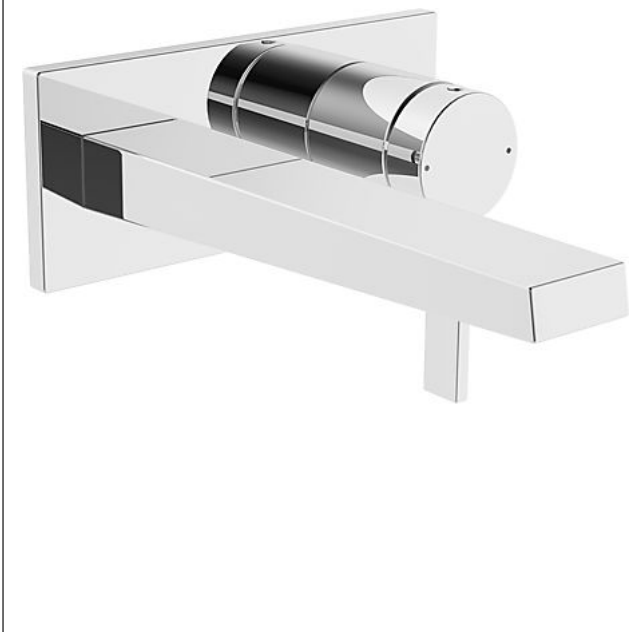

**HANSALOFT**  
**trim kit with function unit**  
**wall-mounted single-lever basin mixer, DN 15**  
**suitable for HANSAMATRIX installation unit**  
 for concealed installation

**Description**

HANSALOFT  
 trim kit with function unit  
 wall-mounted single-lever basin mixer, DN 15  
 suitable for HANSAMATRIX installation unit  
 for concealed installation

flow rate: 6 l/min, at 3 bar hydraulic pressure

- trim kit consisting of:
- operating lever (metal)
- spout
- CACHÉ® flow straightener with fitting wrench
- (-) improved limescale protection with the HONEYCOMB® structure
- (-) swivel
- sleeve and wall rosette

spout: fixed  
 projection: 197 mm

Model	Item No.
chrome	57572103 

suitable for installation unit 4400 0000

For the complete unit please order separately trim kit  
 and concealed base unit

Product Image

Product Drawing

### Related Products

Image:	Description:	Model / Item No.:
	<p><b>HANSAMATRIX</b> <b>concealed installation unit, DN 15 (G 1/2)</b> <b>single-lever mixer</b></p> <p>forward outlet</p>	44000000