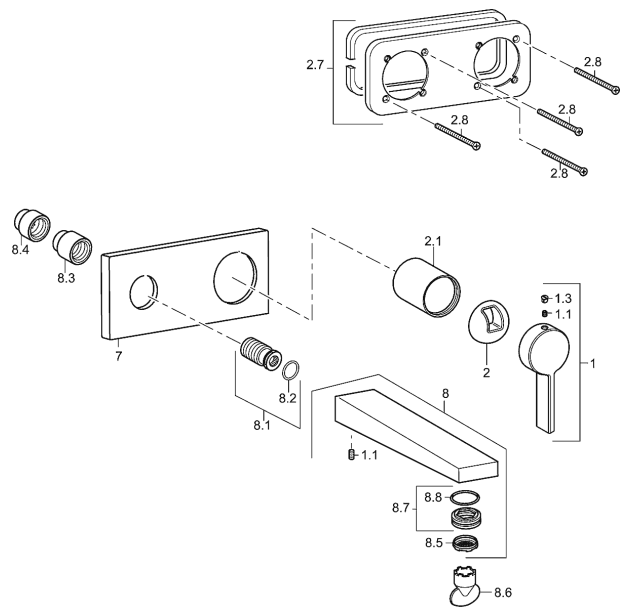

HANSALOFT
trim kit with function unit
wall-mounted single-lever basin mixer, DN 15
suitable for HANSAMATRIX installation unit
 for concealed installation

Description

HANSALOFT
 trim kit with function unit
 wall-mounted single-lever basin mixer, DN 15
 suitable for HANSAMATRIX installation unit
 for concealed installation

flow rate: 6 l/min, at 3 bar hydraulic pressure

- trim kit consisting of:
- operating lever (metal)
- spout
- CACHÉ® flow straightener with fitting wrench
- (-) improved limescale protection with the HONEYCOMB® structure
- (-) swivel
- sleeve and wall rosette

spout: fixed
 projection: 197 mm

Model	Item No.
chrome	57572103 

suitable for installation unit 4400 0000

For the complete unit please order separately trim kit
 and concealed base unit

Product Image

Product Drawing

Product Drawing

Product Drawing

Related Products

Image:	Description:	Model / Item No.:
	<p>HANSAMATRIX concealed installation unit, DN 15 (G 1/2) single-lever faucet</p> <p>forward outlet</p>	44000000