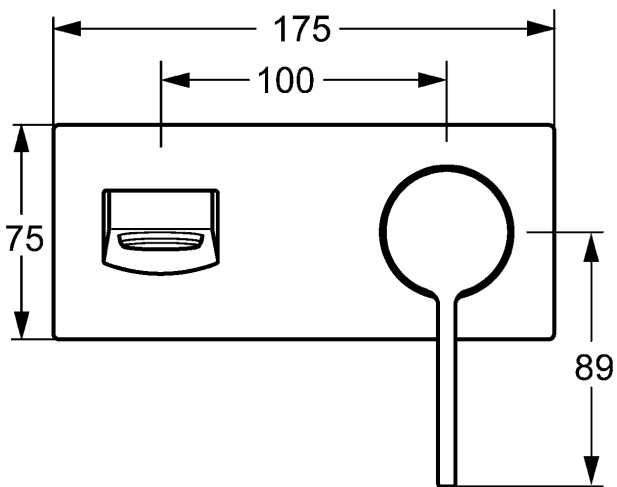

flow rate: 6 l/min, at 3 bar hydraulic pressure

- trim kit consisting of:
- operating lever (metal)
- spout
- CACHÉ® flow straightener with fitting wrench
- (-) improved limescale protection with the HONEYCOMB® structure
- (-) swivel
- sleeve and wall rosette

spout: fixed  
 projection: 197 mm

Model	Item No.
chrome	57572103 

suitable for installation unit 4400 0000

For the complete unit please order separately trim kit  
 and concealed base unit

Product Image

Product Drawing

Product Drawing

Product Drawing

### Related Products

Image:	Description:	Model / Item No.:
	<p><b>HANSAMATRIX</b> <b>concealed installation unit, DN 15 (G 1/2)</b> <b>single-lever faucet</b></p> <p>forward outlet</p>	44000000