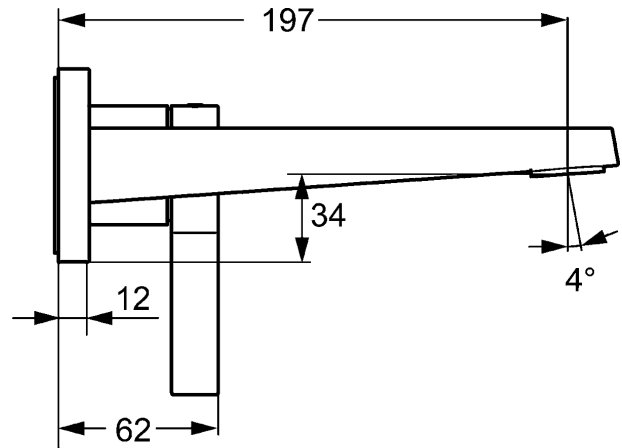

flow rate: 6 l/min, at 3 bar hydraulic pressure

- trim kit consisting of:
- operating lever (metal)
- spout
- CACHÉ® flow straightener with fitting wrench
- (-) improved limescale protection with the HONEYCOMB® structure
- (-) swivel
- sleeve and wall rosette

spout: fixed  
 projection: 197 mm

Model	Item No.
chrome	57572103 

suitable for installation unit 4400 0000

For the complete unit please order separately trim kit  
 and concealed base unit

Product Image

Product Drawing

Product Drawing

Product Drawing

### Related Products

Image:	Description:	Model / Item No.:
	<p><b>HANSAMATRIX</b> <b>concealed installation unit, DN 15 (G 1/2)</b> <b>single-lever mixer</b></p> <p>forward outlet</p>	44000000