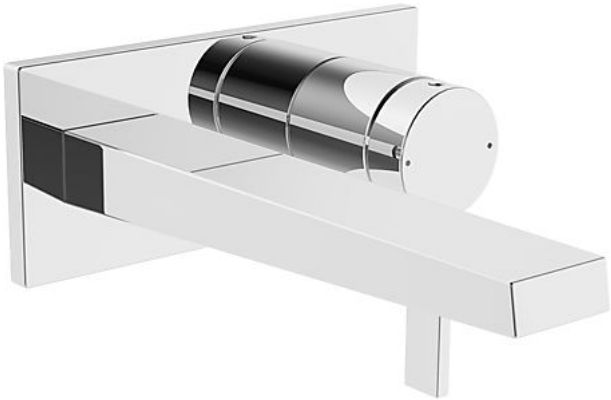

HANSALOFT
trim kit with function unit
wall-mounted single-lever basin mixer, DN 15
suitable for HANSAMATRIX installation unit
 for concealed installation

Description

HANSALOFT
 trim kit with function unit
 wall-mounted single-lever basin mixer, DN 15
 suitable for HANSAMATRIX installation unit
 for concealed installation

flow rate: 6 l/min, at 3 bar hydraulic pressure

- trim kit consisting of:
- operating lever (metal)
- spout
- CACHÉ® flow straightener with fitting wrench
- (-) improved limescale protection with the HONEYCOMB® structure
- (-) swivel
- sleeve and wall rosette

spout: fixed
 projection: 197 mm

Model	Item No.
chrome	57572103

suitable for installation unit 4400 0000

For the complete unit please order separately trim kit
 and concealed base unit

Product Image

Product Drawing

Product Drawing

Product Drawing

Related Products

Image:	Description:	Model / Item No.:
	<p>HANSAMATRIX concealed installation unit, DN 15 (G 1/2) single-lever faucet</p> <p>forward outlet</p>	44000000