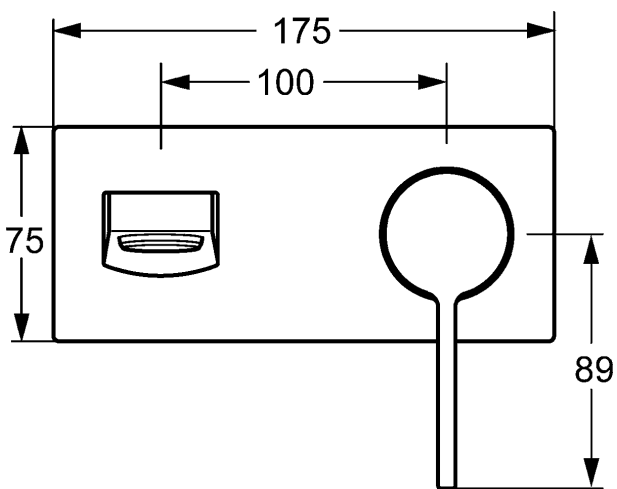

flow rate: 6 l/min, at 3 bar hydraulic pressure

- trim kit consisting of:
- operating lever (metal)
- spout
- CACHÉ® flow straightener with fitting wrench
- (-) improved limescale protection with the HONEYCOMB® structure
- (-) swivel
- sleeve and wall rosette

spout: fixed  
 projection: 197 mm

Model	Item No.
chrome	57572103 

suitable for installation unit 4400 0000

For the complete unit please order separately trim kit  
 and concealed base unit

Product Image

Product Drawing

Product Drawing

Product Drawing

### Related Products

Image:	Description:	Model / Item No.:
	<p><b>HANSAMATRIX</b> <b>concealed installation unit, DN 15 (G 1/2)</b> <b>single-lever mixer</b></p> <p>forward outlet</p>	44000000