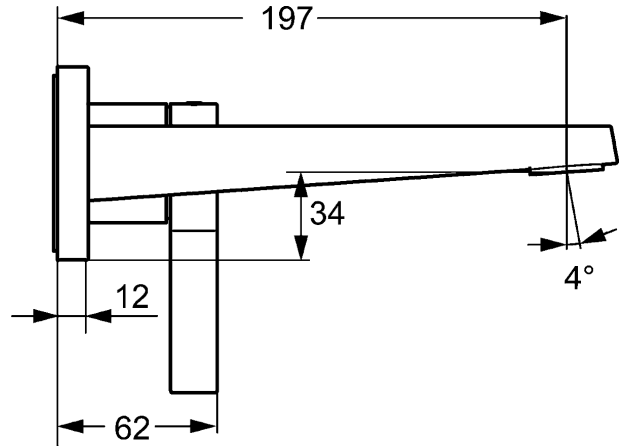

flow rate: 6 l/min, at 3 bar hydraulic pressure

- trim kit consisting of:
- operating lever (metal)
- spout
- CACHÉ® flow straightener with fitting wrench
- (-) improved limescale protection with the HONEYCOMB® structure
- (-) swivel
- sleeve and wall rosette

spout: fixed  
 projection: 197 mm

Model	Item No.
chrome	57572103 

suitable for installation unit 4400 0000

For the complete unit please order separately trim kit  
 and concealed base unit

Product Image

Product Drawing

Product Drawing

Product Drawing

### Related Products

Image:	Description:	Model / Item No.:
	<p><b>HANSAMATRIX</b> <b>concealed installation unit, DN 15 (G 1/2)</b> <b>single-lever mixer</b></p> <p>forward outlet</p>	44000000