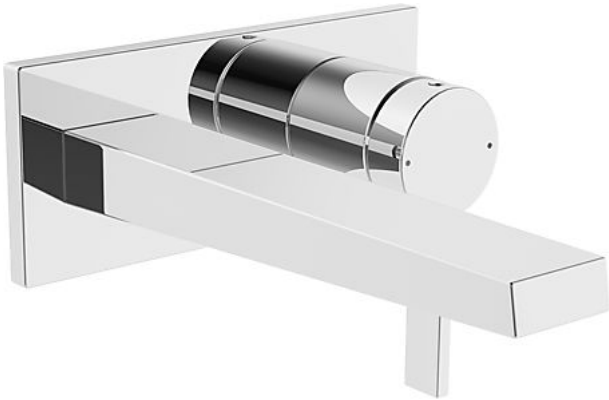

HANSALOFT
trim kit
wall-mounted single-lever basin mixer, DN 15
suitable for HANSAMATRIX installation unit
 for concealed installation

Description

HANSALOFT
 trim kit
 wall-mounted single-lever basin mixer, DN 15
 suitable for HANSAMATRIX installation unit
 for concealed installation

flow rate: 6 l/min, at 3 bar hydraulic pressure

- trim kit consisting of:
- operating lever (metal)
- spout
- CACHÉ® flow straightener with fitting wrench
- (-) improved limescale protection with the HONEYCOMB® structure
- (-) swivel
- sleeve and wall rosette

spout: fixed
 projection: 197 mm

Model	Item No.
chrome	57572103 

suitable for installation unit 4400 0000

For the complete unit please order separately trim kit
 and concealed base unit

Product Image

Product Drawing

Product Drawing

Product Drawing

Related Products

Image:	Description:	Model / Item No.:
	<p>HANSAMATRIX concealed installation unit, DN 15 (G 1/2) single-lever faucet</p> <p>forward outlet</p>	44000000