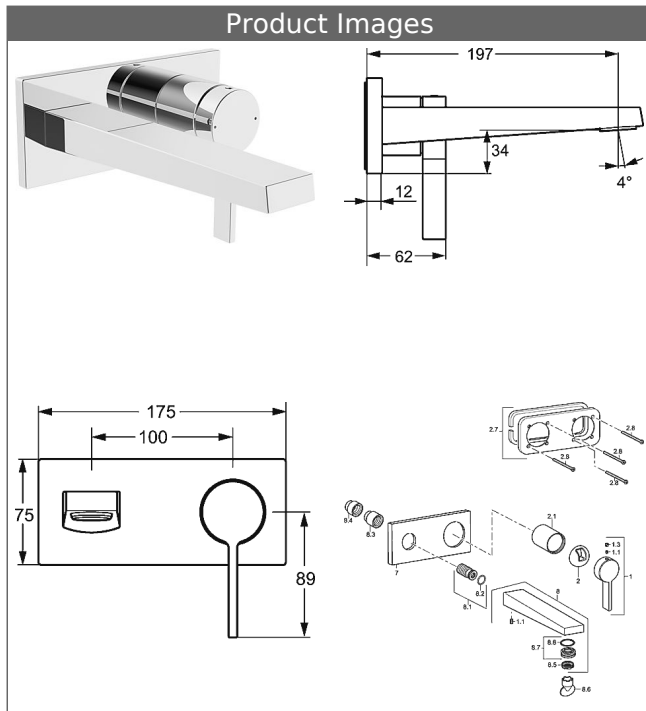

HANSALOFT
trim kit with function unit
wall-mounted single-lever basin mixer, DN 15
suitable for HANSAMATRIX installation unit
 for concealed installation

Description

HANSALOFT
 trim kit with function unit
 wall-mounted single-lever basin mixer, DN 15
 suitable for HANSAMATRIX installation unit
 for concealed installation

flow rate: 6 l/min, at 3 bar hydraulic pressure

- trim kit consisting of:
- operating lever (metal)
- spout
- CACHÉ® flow straightener with fitting wrench
- (-) improved limescale protection with the HONEYCOMB® structure
- (-) swivel
- sleeve and wall rosette

spout: fixed
 projection: 197 mm

Model	Item No.
chrome	57572103 

suitable for installation unit 4400 0000

For the complete unit please order separately trim kit
 and concealed base unit

Product Image

Product Drawing

Product Drawing

Product Drawing

Related Products

Image:	Description:	Model / Item No.:
	<p>HANSAMATRIX concealed installation unit, DN 15 (G 1/2) single-lever faucet</p> <p>forward outlet</p>	44000000