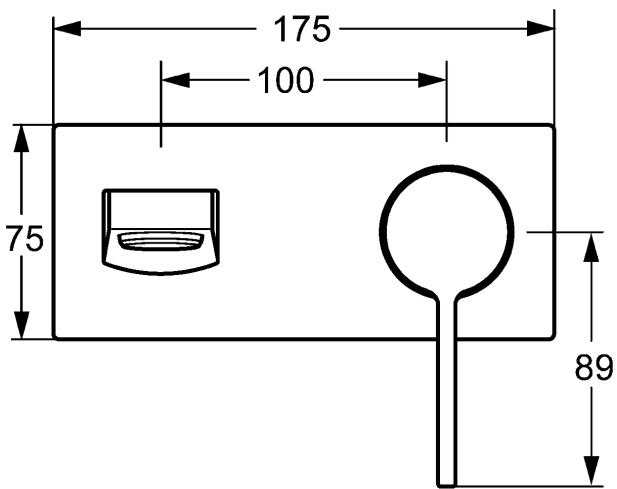

flow rate: 6 l/min, at 3 bar hydraulic pressure

- trim kit consisting of:
- operating lever (metal)
- spout
- CACHÉ® flow straightener with fitting wrench
- (-) improved limescale protection with the HONEYCOMB® structure
- (-) swivel
- sleeve and wall rosette

spout: fixed
 projection: 197 mm

Model	Item No.
chrome	57572103 

suitable for installation unit 4400 0000

For the complete unit please order separately trim kit
 and concealed base unit

Product Image

Product Drawing

Product Drawing

Product Drawing

Related Products

Image:	Description:	Model / Item No.:
	<p>HANSAMATRIX concealed installation unit, DN 15 (G 1/2) single-lever faucet</p> <p>forward outlet</p>	44000000