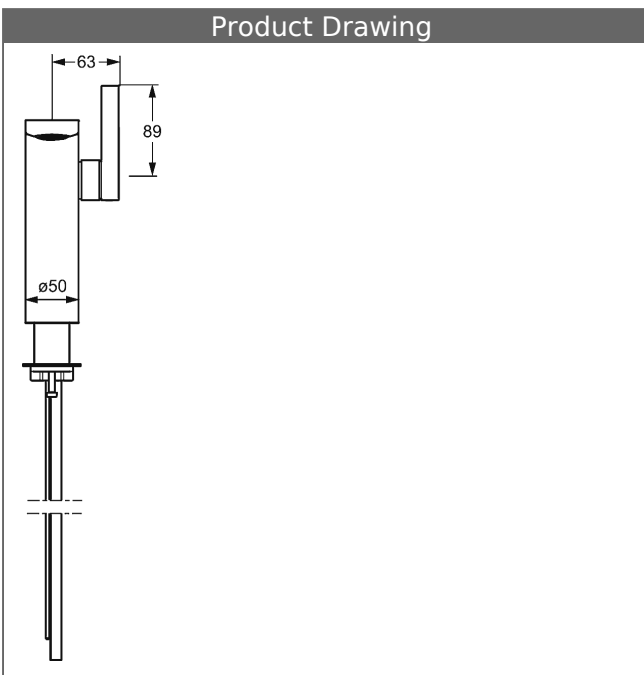

### Description

**HANSALOFT**  
one-hole single-lever basin mixer, DN 15  
for flat countertop washbasins

flow rate: 6 l/min, at 3 bar hydraulic pressure

- body: DR brass (MS 63)
- operating lever (metal)
- (-) side operation
- CACHE® flow straightener with fitting wrench
- (-) improved limescale protection with the HONEYCOMB® structure
- (-) swivel
- without pop-up waste
- without draw-rod opening
- fastening with thread collar
- connection using copper pipes

spout: fixed  
projection: 151 mm

#### **HANSA cartridge 2.5**

Item No.: 59913914

Qty: 1

(-) ceramic discs

Model	Item No.	
chrome	57692103	

Product Image

Product Drawing

Product Drawing

Product Drawing