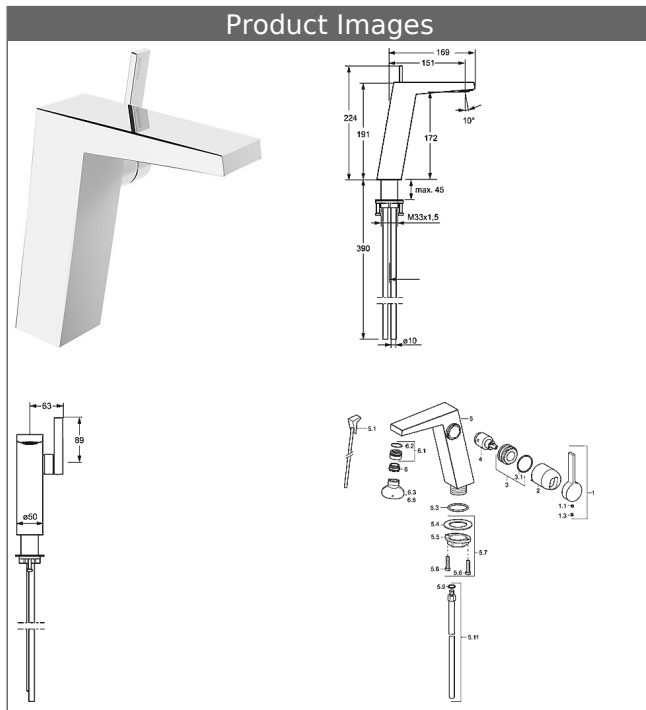

## HANSALOFT one-hole single-lever basin mixer, DN 15 for flat countertop washbasins

### Description

**HANSALOFT**  
one-hole single-lever basin mixer, DN 15  
for flat countertop washbasins

flow rate: 6 l/min, at 3 bar hydraulic pressure

- body: DR brass (MS 63)
- operating lever (metal)
- (-) side operation
- CACHE® flow straightener with fitting wrench
- (-) improved limescale protection with the HONEYCOMB® structure
- (-) swivel
- without pop-up waste
- without draw-rod opening
- fastening with thread collar
- connection using copper pipes

spout: fixed  
projection: 151 mm

#### **HANSA cartridge 2.5**

Item No.: 59913914

Qty: 1

(-) ceramic discs

Model	Item No.	
chrome	57692103	

Product Image

Product Drawing

Product Drawing