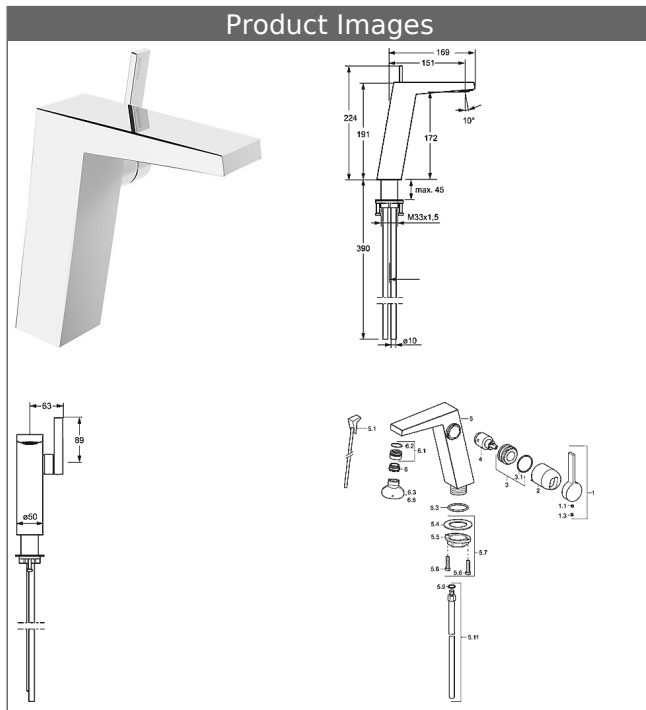

HANSALOFT one-hole single-lever basin mixer, DN 15 for flat countertop washbasins

Description

HANSALOFT
one-hole single-lever basin mixer, DN 15
for flat countertop washbasins

flow rate: 6 l/min, at 3 bar hydraulic pressure

- body: DR brass (MS 63)
- operating lever (metal)
- (-) side operation
- CACHE® flow straightener with fitting wrench
- (-) improved limescale protection with the HONEYCOMB® structure
- (-) swivel
- without pop-up waste
- without draw-rod opening
- fastening with thread collar
- connection using copper pipes

spout: fixed
projection: 151 mm

HANSA cartridge 2.5

Item No.: 59913914

Qty: 1

(-) ceramic discs

HANSA cartridge 2.5

Item No.: 59913914

Qty: 1

(-) ceramic discs

Model	Item No.	
chrome	57692103	

Product Image

Product Drawing

Product Drawing

Product Drawing