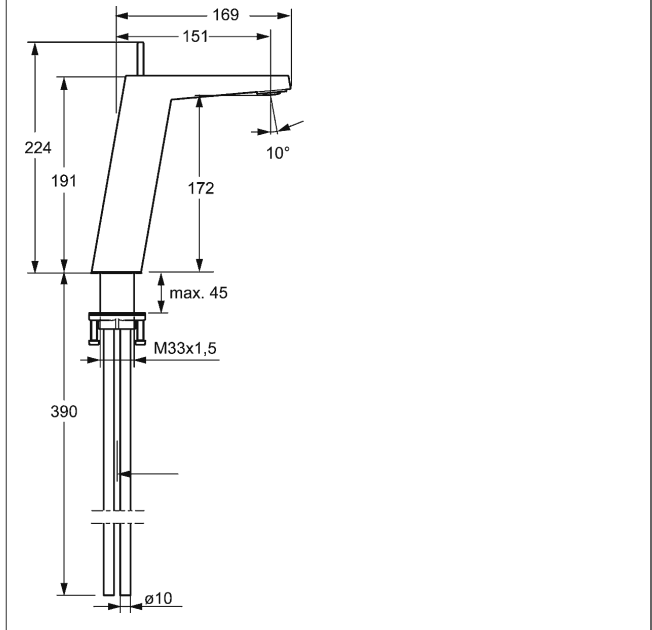

HANSALOFT one-hole single-lever basin mixer, DN 15 for flat countertop washbasins

Description

HANSALOFT
one-hole single-lever basin mixer, DN 15
for flat countertop washbasins

flow rate: 6 l/min, at 3 bar hydraulic pressure

- body: DR brass (MS 63)
- operating lever (metal)
- (-) side operation
- CACHE® flow straightener with fitting wrench
- (-) improved limescale protection with the HONEYCOMB® structure
- (-) swivel
- without pop-up waste
- without draw-rod opening
- fastening with thread collar
- connection using copper pipes

spout: fixed
projection: 151 mm

HANSA cartridge 2.5

Item No.: 59913914

Qty: 1

(-) ceramic discs

HANSA cartridge 2.5

Item No.: 59913914

Qty: 1

(-) ceramic discs

Model	Item No.	
chrome	57692103	

Product Image

Product Drawing

Product Drawing

Product Drawing