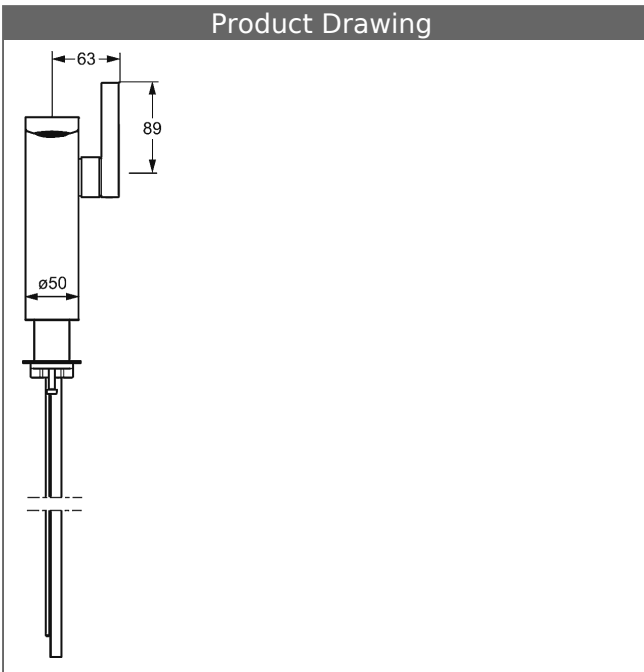

HANSALOFT one-hole single-lever basin mixer, DN 15 for flat countertop washbasins

Description

HANSALOFT
one-hole single-lever basin mixer, DN 15
for flat countertop washbasins

flow rate: 6 l/min, at 3 bar hydraulic pressure

- body: DR brass (MS 63)
- operating lever (metal)
- (-) side operation
- CACHE® flow straightener with fitting wrench
- (-) improved limescale protection with the HONEYCOMB® structure
- (-) swivel
- without pop-up waste
- without draw-rod opening
- fastening with thread collar
- connection using copper pipes

spout: fixed
projection: 151 mm

HANSA cartridge 2.5

Item No.: 59913914

Qty: 1

(-) ceramic discs

HANSA cartridge 2.5

Item No.: 59913914

Qty: 1

(-) ceramic discs

Model	Item No.	
chrome	57692103	

Product Image

Product Drawing

Product Drawing

Product Drawing