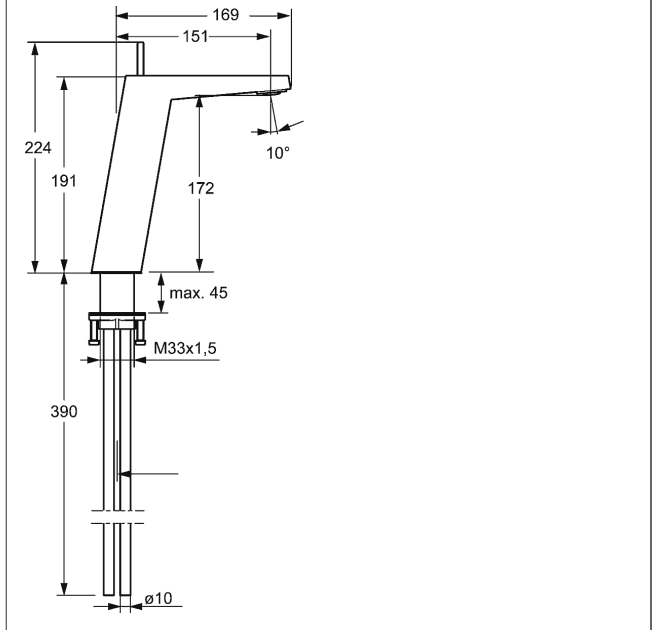

Product Drawing

Product Drawing