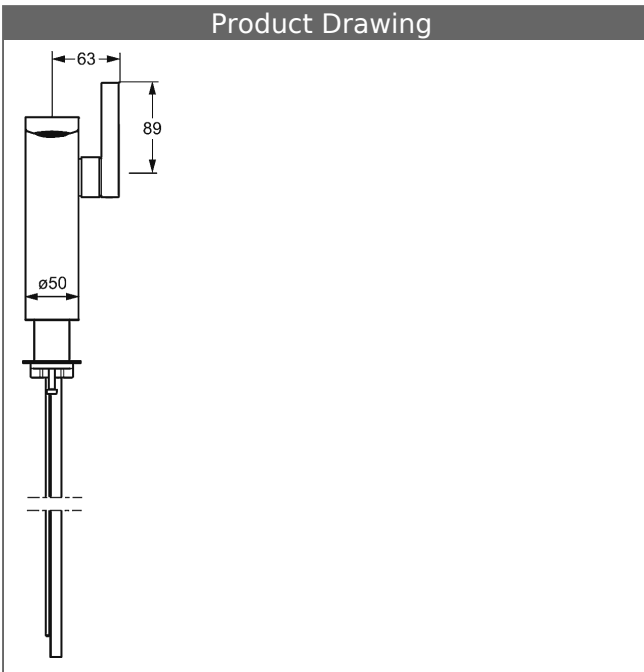

### Description

**HANSALOFT**  
one-hole single-lever basin mixer, DN 15  
for flat countertop washbasins

flow rate: 6 l/min, at 3 bar hydraulic pressure

- body: DR brass (MS 63)
- operating lever (metal)
- (-) side operation
- CACHE® flow straightener with fitting wrench
- (-) improved limescale protection with the HONEYCOMB® structure
- (-) swivel
- without pop-up waste
- without draw-rod opening
- fastening with thread collar
- connection using copper pipes

spout: fixed  
projection: 151 mm

#### **HANSA cartridge 2.5**

Item No.: 59913914

Qty: 1

(-) ceramic discs

Model	Item No.	
chrome	57692103	

Product Image

Product Drawing

Product Drawing

Product Drawing