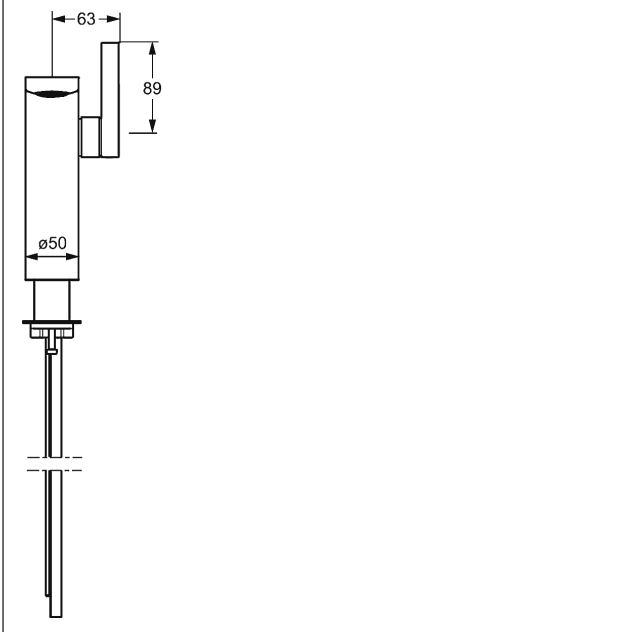

### Description

**HANSALOFT**  
one-hole single-lever basin mixer, DN 15  
for flat countertop washbasins

flow rate: 6 l/min, at 3 bar hydraulic pressure

- body: DR brass (MS 63)
- operating lever (metal)
- (-) side operation
- CACHE® flow straightener with fitting wrench
- (-) improved limescale protection with the HONEYCOMB® structure
- (-) swivel
- without pop-up waste
- without draw-rod opening
- fastening with thread collar
- connection using copper pipes

spout: fixed  
projection: 151 mm

#### **HANSA cartridge 2.5**

Item No.: 59913914

Qty: 1

(-) ceramic discs

#### **HANSA cartridge 2.5**

Item No.: 59913914

Qty: 1

(-) ceramic discs

Model	Item No.	
chrome	57692103	

Product Image

Product Drawing

Product Drawing