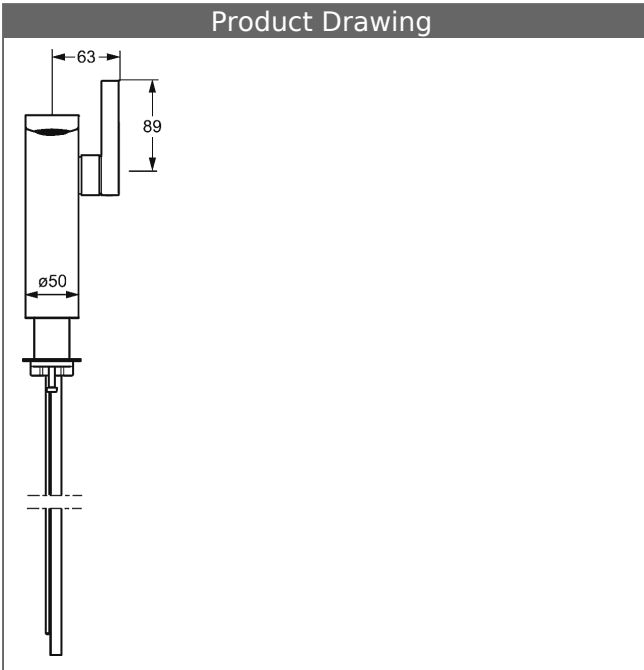

HANSALOFT one-hole single-lever basin mixer, DN 15 for flat countertop washbasins

Description

HANSALOFT
one-hole single-lever basin mixer, DN 15
for flat countertop washbasins

flow rate: 6 l/min, at 3 bar hydraulic pressure

- body: DR brass (MS 63)
- operating lever (metal)
- (-) side operation
- CACHE® flow straightener with fitting wrench
- (-) improved limescale protection with the HONEYCOMB® structure
- (-) swivel
- without pop-up waste
- without draw-rod opening
- fastening with thread collar
- connection using copper pipes

spout: fixed
projection: 151 mm

HANSA cartridge 2.5

Item No.: 59913914

Qty: 1

(-) ceramic discs

HANSA cartridge 2.5

Item No.: 59913914

Qty: 1

(-) ceramic discs

Model	Item No.	
chrome	57692103	

Product Image

Product Drawing

Product Drawing

Product Drawing