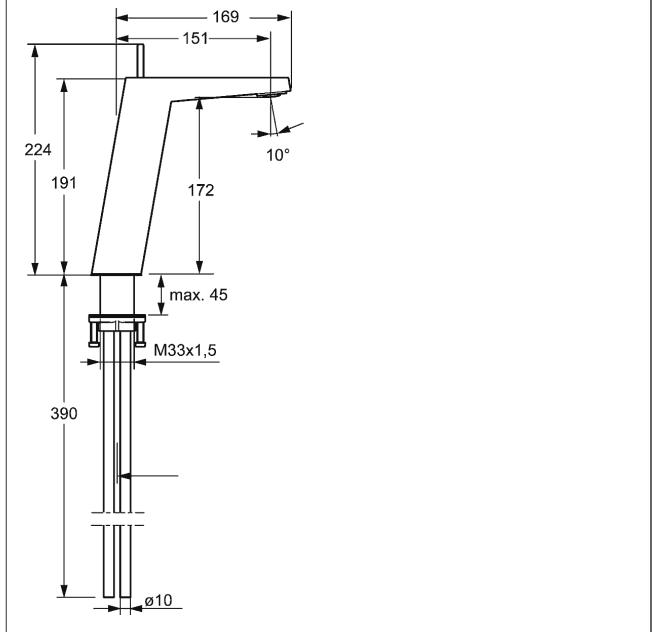

### Description

**HANSALOFT**  
one-hole single-lever basin mixer, DN 15  
for flat countertop washbasins

flow rate: 6 l/min, at 3 bar hydraulic pressure

- body: DR brass (MS 63)
- operating lever (metal)
- (-) side operation
- CACHE® flow straightener with fitting wrench
- (-) improved limescale protection with the HONEYCOMB® structure
- (-) swivel
- without pop-up waste
- without draw-rod opening
- fastening with thread collar
- connection using copper pipes

spout: fixed  
projection: 151 mm

#### **HANSA cartridge 2.5**

Item No.: 59913914

Qty: 1

(-) ceramic discs

Model	Item No.	
chrome	57692103	

Product Image

Product Drawing

Product Drawing

Product Drawing