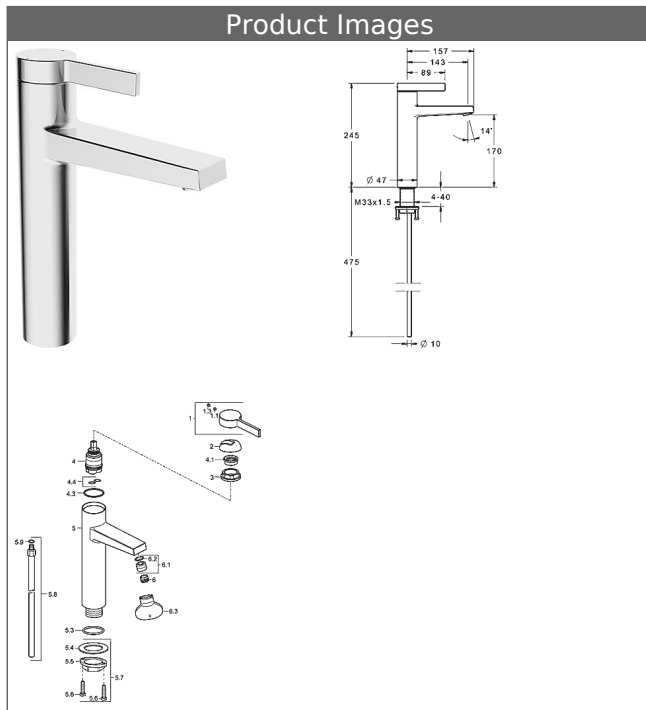

HANSALOFT one-hole single-lever basin mixer, DN 15 for flat countertop washbasins

Product Image

Product Drawing

Product Drawing