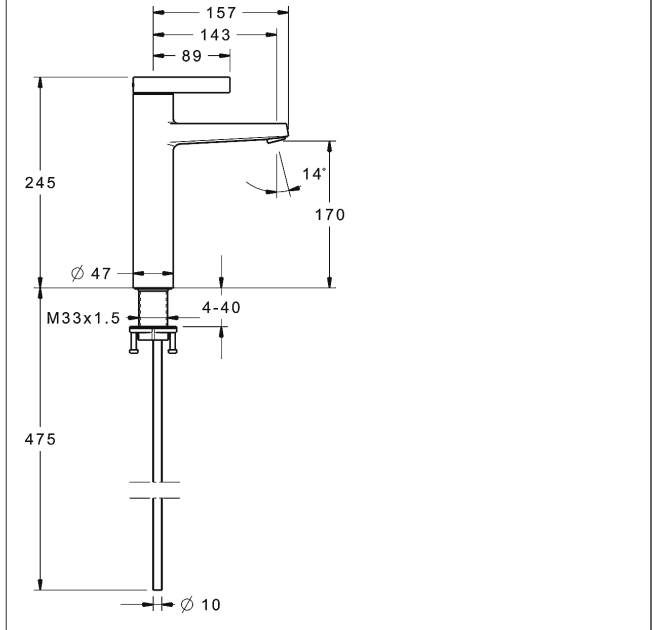

HANSALOFT one-hole single-lever basin mixer, DN 15 for flat countertop washbasins

Product Image

Product Drawing

Product Drawing