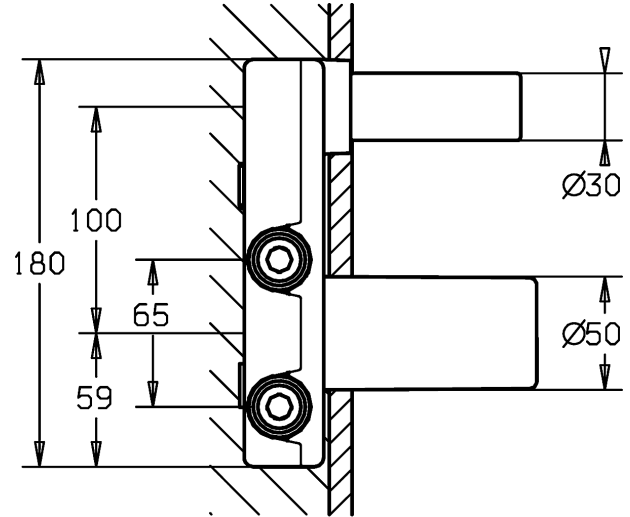

Product Drawing