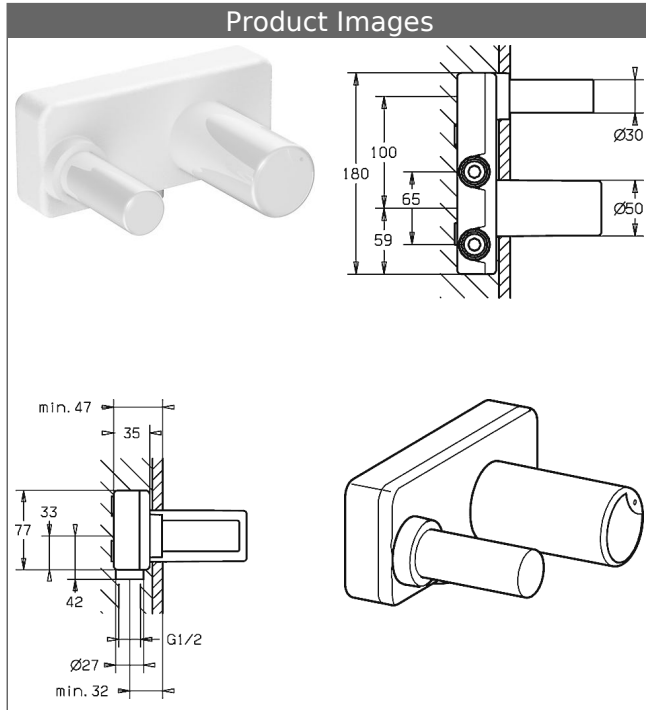

## HANSAVARIO concealed installation unit, DN 15 (G 1/2) for 2-hole wall-mounted basin mixer

### Description

HANSAVARIO  
concealed installation unit, DN 15 (G 1/2)  
for 2-hole wall-mounted basin mixer

P-IX 19193/IO

- without trim kit
- body: DR brass (MS 63)
- insulating pack, styrofoam
- mounting bracket for special attachment 59 913086

#### HANSA control cartridge classic 3.5

Item No.: 59913075

Qty: 1

- (-) ceramic discs with integrated grease wells
- (-) adjustable hot water stop
- (-) volume restrictor indefinitely variable up to approx. 6 l/min