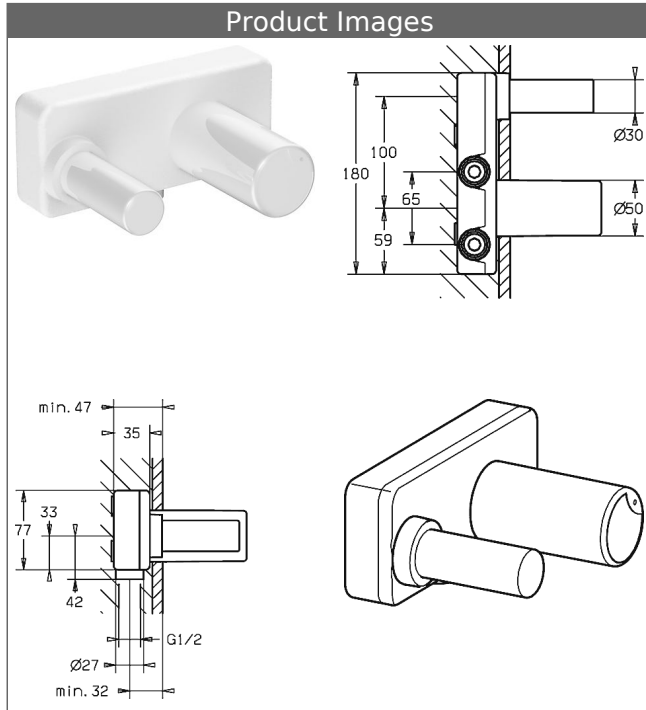

HANSAVARIO concealed installation unit, DN 15 (G 1/2) for 2-hole wall-mounted basin mixer

Description

HANSAVARIO
concealed installation unit, DN 15 (G 1/2)
for 2-hole wall-mounted basin mixer

P-IX 19193/IO

- without trim kit
- body: DR brass (MS 63)
- insulating pack, styrofoam
- mounting bracket for special attachment 59 913086

HANSA control cartridge classic 3.5

Item No.: 59913075

Qty: 1

- (-) ceramic discs with integrated grease wells
- (-) adjustable hot water stop
- (-) volume restrictor indefinitely variable up to approx. 6 l/min

HANSA control cartridge classic 3.5

Item No.: 59913075

Qty: 1

- (-) ceramic discs with integrated grease wells
- (-) adjustable hot water stop
- (-) volume restrictor indefinitely variable up to approx. 6 l/min

Model

Item No.

57860100

For the complete unit please order separately the
concealed unit and the trim kit

Product Image

Product Drawing

Product Drawing

Product Drawing