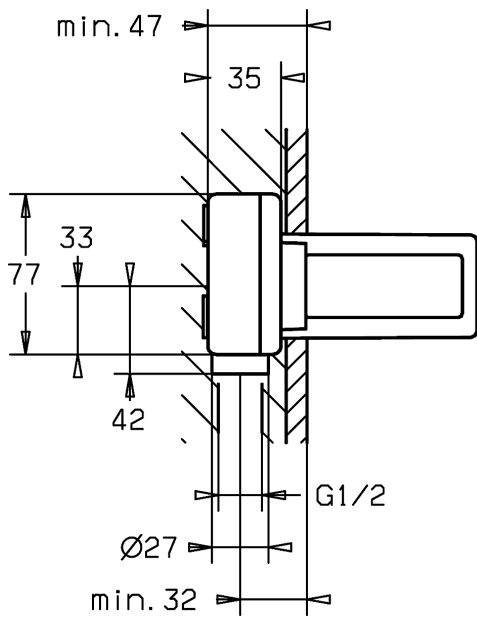

- without trim kit
- body: DR brass (MS 63)
- insulating pack, styrofoam
- mounting bracket for special attachment 59 913086

HANSA control cartridge classic 3.5

Item No.: 59913075

Qty: 1

- (-) ceramic discs with integrated grease wells
- (-) adjustable hot water stop
- (-) volume restrictor indefinitely variable up to approx. 6 l/min

HANSA control cartridge classic 3.5

Item No.: 59913075

Qty: 1

- (-) ceramic discs with integrated grease wells
- (-) adjustable hot water stop
- (-) volume restrictor indefinitely variable up to approx. 6 l/min

Model

Item No.

57860100

For the complete unit please order separately the concealed unit and the trim kit

Product Image

Product Drawing

Product Drawing

Product Drawing

Related Products

Image:	Description:	Model / Item No.:
	<p>HANSAVARIO mounting bracket</p> <p>suitable for installation unit HANSAVARIO 5786 0100 suitable for dry wall and front wall installation</p>	<p>stainless steel 59913086</p>