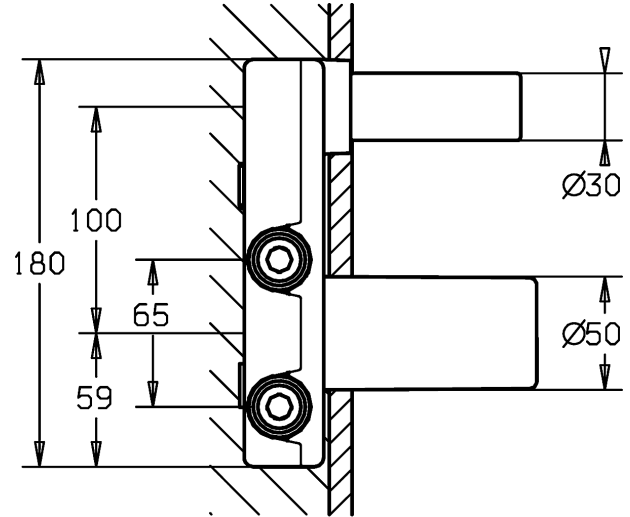

- without trim kit
- body: DR brass (MS 63)
- insulating pack, styrofoam
- mounting bracket for special attachment 59 913086

HANSA control cartridge classic 3.5

Item No.: 59913075

Qty: 1

- (-) ceramic discs with integrated grease wells
- (-) adjustable hot water stop
- (-) volume restrictor indefinitely variable up to approx. 6 l/min

HANSA control cartridge classic 3.5

Item No.: 59913075

Qty: 1

- (-) ceramic discs with integrated grease wells
- (-) adjustable hot water stop
- (-) volume restrictor indefinitely variable up to approx. 6 l/min

Model

Item No.

57860100

For the complete unit please order separately the concealed unit and the trim kit

Product Image

Product Drawing

Product Drawing

Product Drawing

Related Products

Image:	Description:	Model / Item No.:
	<p>HANSAVARIO mounting bracket</p> <p>suitable for installation unit HANSAVARIO 5786 0100 suitable for dry wall and front wall installation</p>	<p>stainless steel 59913086</p>