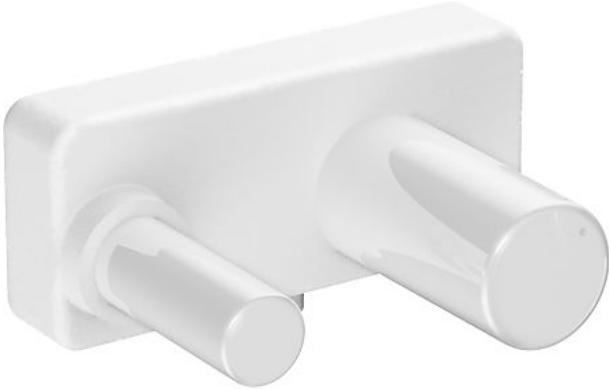

HANSAVARIO concealed installation unit, DN 15 (G 1/2) for 2-hole wall-mounted basin mixer

Description

HANSAVARIO
concealed installation unit, DN 15 (G 1/2)
for 2-hole wall-mounted basin mixer

P-IX 19193/IO

- without trim kit
- body: DR brass (MS 63)
- insulating pack, styrofoam
- mounting bracket for special attachment 59 913086

HANSA control cartridge classic 3.5

Item No.: 59913075

Qty: 1

- (-) ceramic discs with integrated grease wells
- (-) adjustable hot water stop
- (-) volume restrictor indefinitely variable up to approx. 6 l/min

HANSA control cartridge classic 3.5

Item No.: 59913075

Qty: 1

- (-) ceramic discs with integrated grease wells
- (-) adjustable hot water stop
- (-) volume restrictor indefinitely variable up to approx. 6 l/min

Model

Item No.

57860100

For the complete unit please order separately the
concealed unit and the trim kit

Product Image

Product Drawing

Product Drawing

Product Drawing