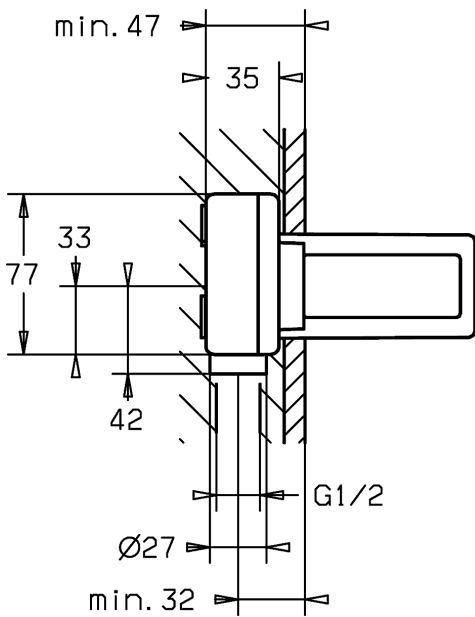

#### HANSA control cartridge classic 3.5

Item No.: 59913075

Qty: 1

- (-) ceramic discs with integrated grease wells
- (-) adjustable hot water stop
- (-) volume restrictor indefinitely variable up to approx. 6 l/min

#### Item No.

57860100

For the complete unit please order separately the  
concealed unit and the trim kit

Product Image

Product Drawing

Product Drawing

Product Drawing

### Related Products

Image:	Description:	Model / Item No.:
	<p><b>HANSAVARIO mounting bracket</b></p> <p>suitable for installation unit HANSAVARIO 5786 0100 suitable for dry wall and front wall installation</p>	<p>stainless steel 59913086</p>