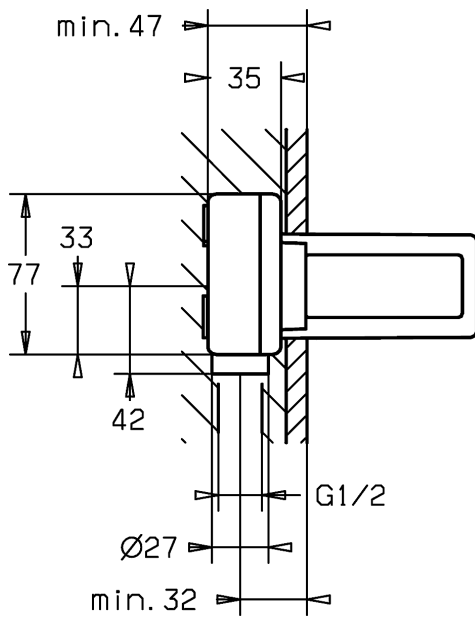

HANSAVARIO concealed installation unit, DN 15 (G 1/2) for 2-hole wall-mounted basin mixer

Description

HANSAVARIO
concealed installation unit, DN 15 (G 1/2)
for 2-hole wall-mounted basin mixer

P-IX 19193/IO

- without trim kit
- body: DR brass (MS 63)
- insulating pack, styrofoam
- mounting bracket for special attachment 59 913086

HANSA control cartridge classic 3.5

Item No.: 59913075

Qty: 1

- (-) ceramic discs with integrated grease wells
- (-) adjustable hot water stop
- (-) volume restrictor indefinitely variable up to approx. 6 l/min

HANSA control cartridge classic 3.5

Item No.: 59913075

Qty: 1

- (-) ceramic discs with integrated grease wells
- (-) adjustable hot water stop
- (-) volume restrictor indefinitely variable up to approx. 6 l/min

Model	Item No.
	57860100 

For the complete unit please order separately the concealed unit and the trim kit

Product Image

Product Drawing

Product Drawing

Product Drawing

Related Products

Image:	Description:	Model / Item No.:
	<p>HANSAVARIO mounting bracket</p> <p>suitable for installation unit HANSAVARIO 5786 0100 suitable for dry wall and front wall installation</p>	<p>stainless steel 59913086</p>