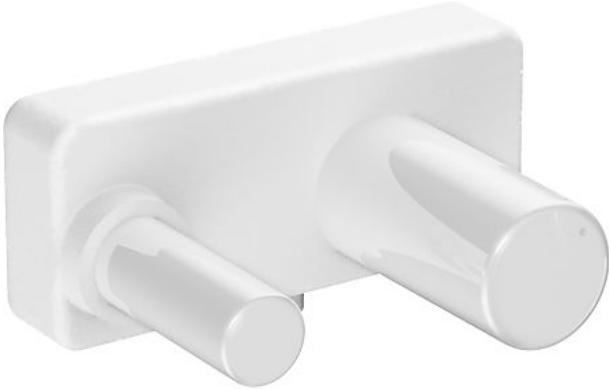

Product Image