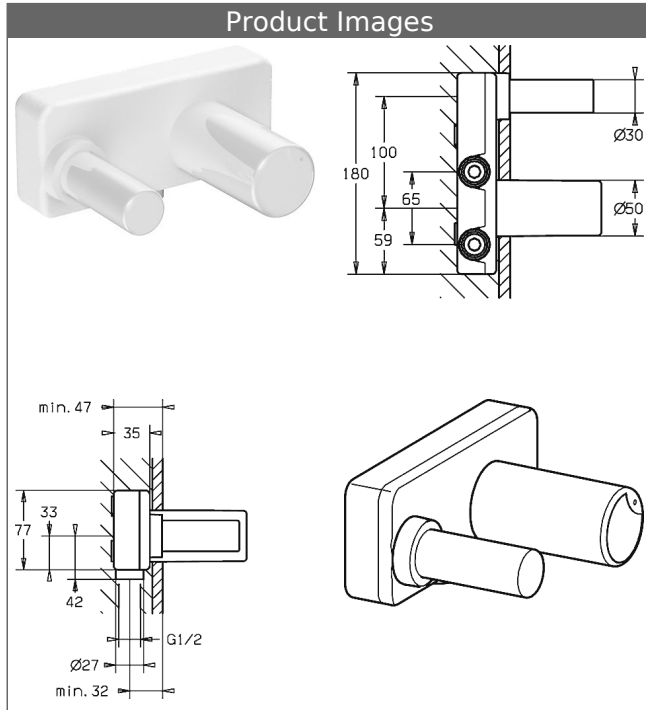

HANSAVARIO concealed installation unit, DN 15 (G 1/2) for 2-hole wall-mounted basin mixer

Description

HANSAVARIO
concealed installation unit, DN 15 (G 1/2)
for 2-hole wall-mounted basin mixer

P-IX 19193/IO

- without trim kit
- body: DR brass (MS 63)
- insulating pack, styrofoam
- mounting bracket for special attachment 59 913086

HANSA control cartridge classic 3.5

Item No.: 59913075

Qty: 1

- (-) ceramic discs with integrated grease wells
- (-) adjustable hot water stop
- (-) volume restrictor indefinitely variable up to approx. 6 l/min

HANSA control cartridge classic 3.5

Item No.: 59913075

Qty: 1

- (-) ceramic discs with integrated grease wells
- (-) adjustable hot water stop
- (-) volume restrictor indefinitely variable up to approx. 6 l/min

Model	Item No.
	57860100 

For the complete unit please order separately the concealed unit and the trim kit

Product Image

Product Drawing

Product Drawing

Product Drawing

Related Products

Image:	Description:	Model / Item No.:
	<p>HANSAVARIO mounting bracket</p> <p>suitable for installation unit HANSAVARIO 5786 0100 suitable for dry wall and front wall installation</p>	<p>stainless steel 59913086</p>