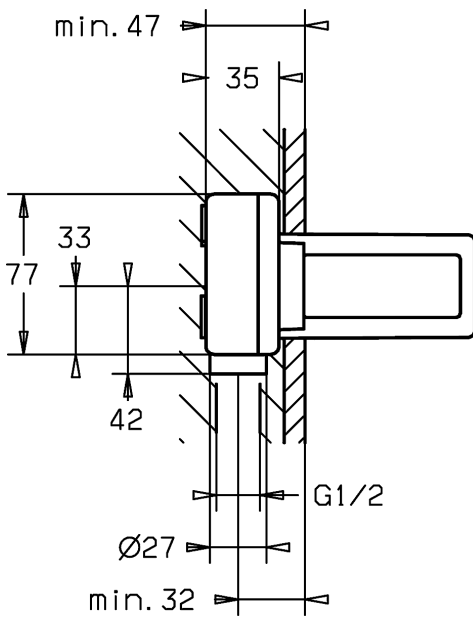

- without trim kit
- body: DR brass (MS 63)
- insulating pack, styrofoam
- mounting bracket for special attachment 59 913086

HANSA control cartridge classic 3.5

Item No.: 59913075

Qty: 1

- (-) ceramic discs with integrated grease wells
- (-) adjustable hot water stop
- (-) volume restrictor indefinitely variable up to approx. 6 l/min

HANSA control cartridge classic 3.5

Item No.: 59913075

Qty: 1

- (-) ceramic discs with integrated grease wells
- (-) adjustable hot water stop
- (-) volume restrictor indefinitely variable up to approx. 6 l/min

Model

Item No.

57860100

For the complete unit please order separately the
concealed unit and the trim kit

Product Image

Product Drawing

Product Drawing

Product Drawing

Related Products

Image:	Description:	Model / Item No.:
	<p>HANSAVARIO mounting bracket</p> <p>suitable for installation unit HANSAVARIO 5786 0100 suitable for dry wall and front wall installation</p>	<p>stainless steel 59913086</p>