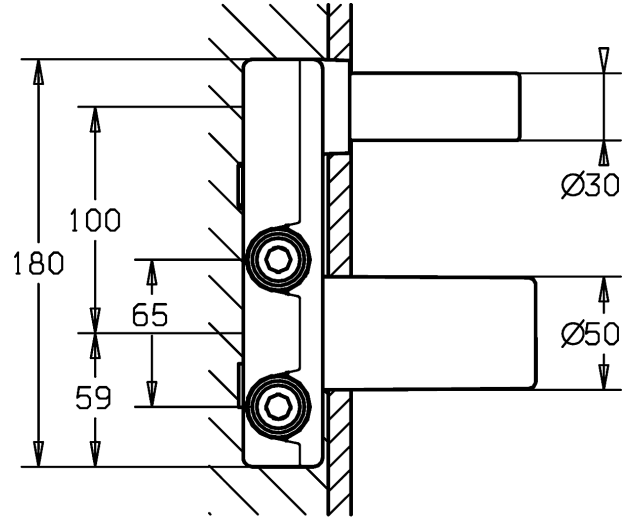

#### HANSA control cartridge classic 3.5

Item No.: 59913075

Qty: 1

- (-) ceramic discs with integrated grease wells
- (-) adjustable hot water stop
- (-) volume restrictor indefinitely variable up to approx. 6 l/min

#### Item No.

57860100

For the complete unit please order separately the  
concealed unit and the trim kit

Product Image

Product Drawing

Product Drawing

Product Drawing

### Related Products

Image:	Description:	Model / Item No.:
	<p><b>HANSAVARIO mounting bracket</b></p> <p>suitable for installation unit HANSAVARIO 5786 0100 suitable for dry wall and front wall installation</p>	<p>stainless steel 59913086</p>