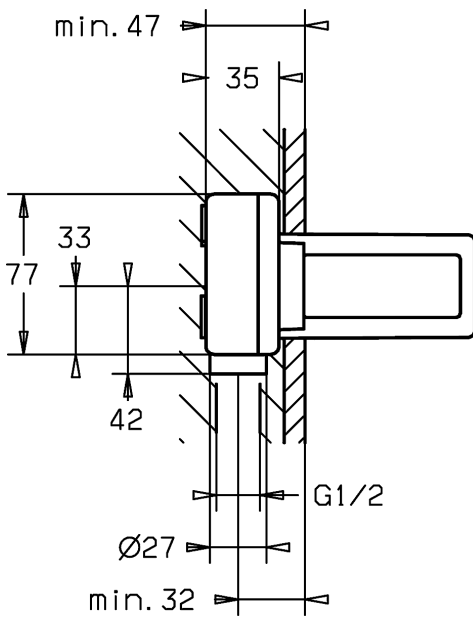

- without trim kit
- body: DR brass (MS 63)
- insulating pack, styrofoam
- mounting bracket for special attachment 59 913086

HANSA control cartridge classic 3.5

Item No.: 59913075

Qty: 1

- (-) ceramic discs with integrated grease wells
- (-) adjustable hot water stop
- (-) volume restrictor indefinitely variable up to approx. 6 l/min

HANSA control cartridge classic 3.5

Item No.: 59913075

Qty: 1

- (-) ceramic discs with integrated grease wells
- (-) adjustable hot water stop
- (-) volume restrictor indefinitely variable up to approx. 6 l/min

| Model | Item No. |
|-------|--|
| | 57860100  |

For the complete unit please order separately the concealed unit and the trim kit

Product Image

Product Drawing

Product Drawing

Product Drawing

Related Products

| Image: | Description: | Model / Item No.: |
|---|--|-------------------------------------|
|  | <p>HANSAVARIO mounting bracket</p> <p>suitable for installation unit HANSAVARIO 5786 0100 suitable for dry wall and front wall installation</p> | <p>stainless steel 59913086</p> |