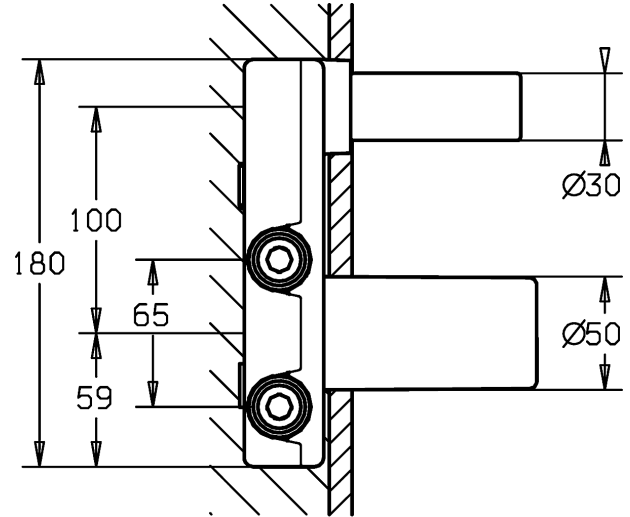

- without trim kit
- body: DR brass (MS 63)
- insulating pack, styrofoam
- mounting bracket for special attachment 59 913086

HANSA control cartridge classic 3.5

Item No.: 59913075

Qty: 1

- (-) ceramic discs with integrated grease wells
- (-) adjustable hot water stop
- (-) volume restrictor indefinitely variable up to approx. 6 l/min

HANSA control cartridge classic 3.5

Item No.: 59913075

Qty: 1

- (-) ceramic discs with integrated grease wells
- (-) adjustable hot water stop
- (-) volume restrictor indefinitely variable up to approx. 6 l/min

Model

Item No.

57860100

For the complete unit please order separately the
concealed unit and the trim kit

Product Image

Product Drawing

Product Drawing

Product Drawing

Related Products

Image:	Description:	Model / Item No.:
	<p>HANSAVARIO mounting bracket</p> <p>suitable for installation unit HANSAVARIO 5786 0100 suitable for dry wall and front wall installation</p>	<p>stainless steel 59913086</p>