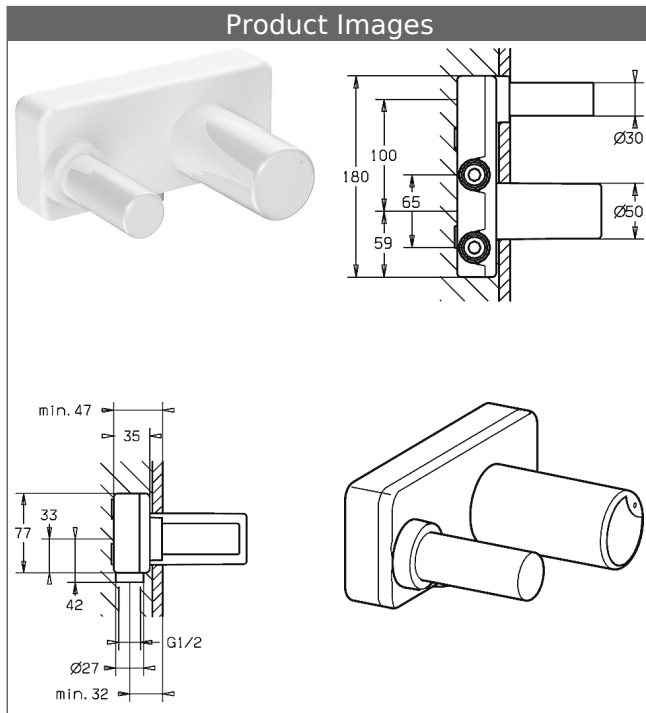

HANSAVARIO concealed installation unit, DN 15 (G 1/2) for 2-hole wall-mounted basin mixer

Description

HANSAVARIO
concealed installation unit, DN 15 (G 1/2)
for 2-hole wall-mounted basin mixer

P-IX 19193/IO

- without trim kit
- body: DR brass (MS 63)
- insulating pack, styrofoam
- mounting bracket for special attachment 59 913086

HANSA control cartridge classic 3.5

Item No.: 59913075

Qty: 1

- (-) ceramic discs with integrated grease wells
- (-) adjustable hot water stop
- (-) volume restrictor indefinitely variable up to approx. 6 l/min

HANSA control cartridge classic 3.5

Item No.: 59913075

Qty: 1

- (-) ceramic discs with integrated grease wells
- (-) adjustable hot water stop
- (-) volume restrictor indefinitely variable up to approx. 6 l/min

Model	Item No.
	57860100 

For the complete unit please order separately the concealed unit and the trim kit

Product Image

Product Drawing

Product Drawing

Product Drawing

Related Products

Image:	Description:	Model / Item No.:
	<p>HANSAVARIO mounting bracket</p> <p>suitable for installation unit HANSAVARIO 5786 0100 suitable for dry wall and front wall installation</p>	<p>stainless steel 59913086</p>