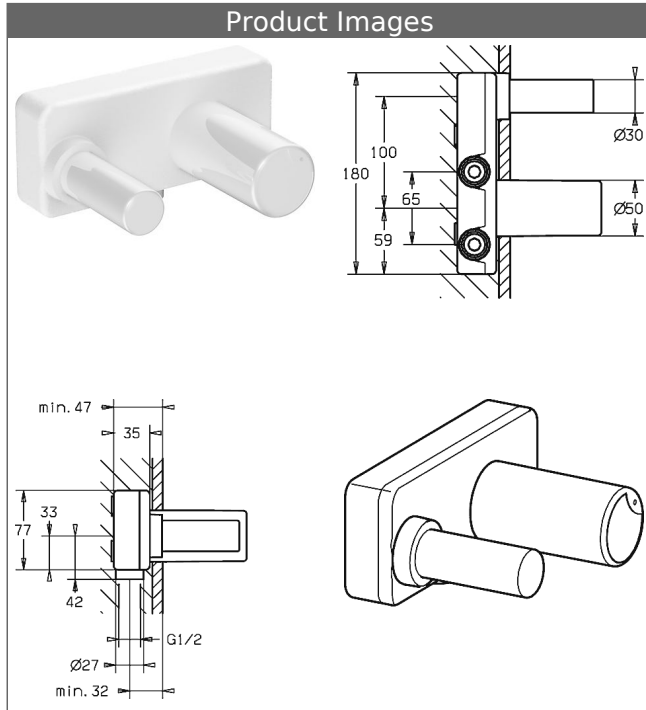

HANSAVARIO concealed installation unit, DN 15 (G 1/2) for 2-hole wall-mounted basin mixer

Description

HANSAVARIO
concealed installation unit, DN 15 (G 1/2)
for 2-hole wall-mounted basin mixer

P-IX 19193/IO

- without trim kit
- body: DR brass (MS 63)
- insulating pack, styrofoam
- mounting bracket for special attachment 59 913086

HANSA control cartridge classic 3.5

Item No.: 59913075

Qty: 1

- (-) ceramic discs with integrated grease wells
- (-) adjustable hot water stop
- (-) volume restrictor indefinitely variable up to approx. 6 l/min

HANSA control cartridge classic 3.5

Item No.: 59913075

Qty: 1

- (-) ceramic discs with integrated grease wells
- (-) adjustable hot water stop
- (-) volume restrictor indefinitely variable up to approx. 6 l/min

| Image: | Description: | Model / Item No.: |
|---|--|-------------------------------------|
|  | <p>HANSAVARIO mounting bracket</p> <p>suitable for installation unit HANSAVARIO 5786 0100 suitable for dry wall and front wall installation</p> | <p>stainless steel 59913086</p> |