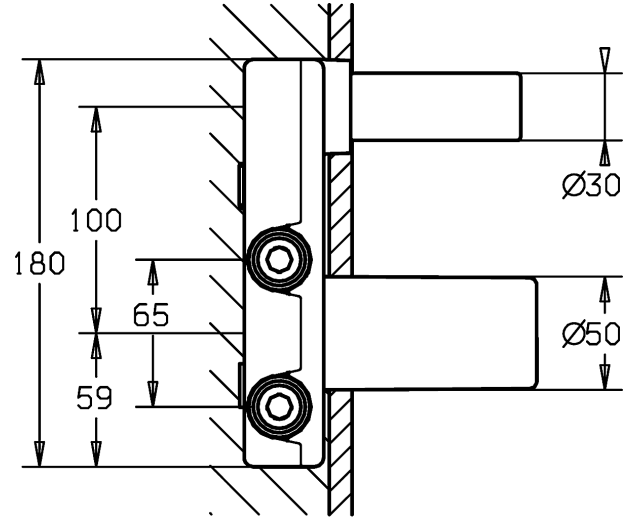

- without trim kit
- body: DR brass (MS 63)
- insulating pack, styrofoam
- mounting bracket for special attachment 59 913086

HANSA control cartridge classic 3.5

Item No.: 59913075

Qty: 1

- (-) ceramic discs with integrated grease wells
- (-) adjustable hot water stop
- (-) volume restrictor indefinitely variable up to approx. 6 l/min

HANSA control cartridge classic 3.5

Item No.: 59913075

Qty: 1

- (-) ceramic discs with integrated grease wells
- (-) adjustable hot water stop
- (-) volume restrictor indefinitely variable up to approx. 6 l/min

Model	Item No.
	57860100 

For the complete unit please order separately the concealed unit and the trim kit

Product Image

Product Drawing

Product Drawing

Product Drawing

Related Products

Image:	Description:	Model / Item No.:
	<p>HANSAVARIO mounting bracket</p> <p>suitable for installation unit HANSAVARIO 5786 0100 suitable for dry wall and front wall installation</p>	<p>stainless steel 59913086</p>