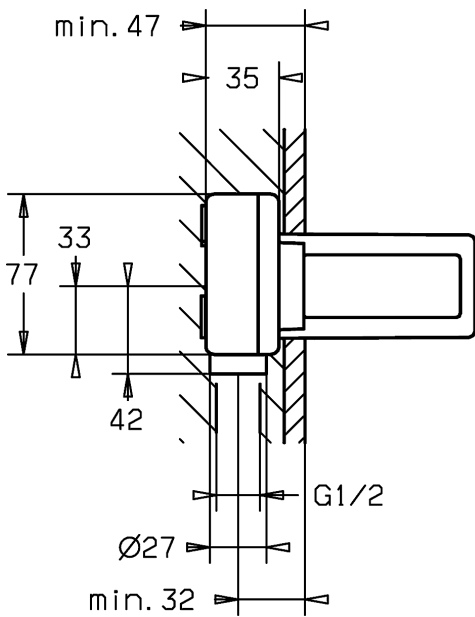

HANSAVARIO concealed installation unit, DN 15 (G 1/2) for 2-hole wall-mounted basin mixer

Description

HANSAVARIO
concealed installation unit, DN 15 (G 1/2)
for 2-hole wall-mounted basin mixer

P-IX 19193/IO

- without trim kit
- body: DR brass (MS 63)
- insulating pack, styrofoam
- mounting bracket for special attachment 59 913086

HANSA control cartridge classic 3.5

Item No.: 59913075

Qty: 1

- (-) ceramic discs with integrated grease wells
- (-) adjustable hot water stop
- (-) volume restrictor indefinitely variable up to approx. 6 l/min

HANSA control cartridge classic 3.5

Item No.: 59913075

Qty: 1

- (-) ceramic discs with integrated grease wells
- (-) adjustable hot water stop
- (-) volume restrictor indefinitely variable up to approx. 6 l/min

Model	Item No.
	57860100 

For the complete unit please order separately the concealed unit and the trim kit

Product Image

Product Drawing

Product Drawing

Product Drawing

Related Products

Image:	Description:	Model / Item No.:
	<p>HANSAVARIO mounting bracket</p> <p>suitable for installation unit HANSAVARIO 5786 0100 suitable for dry wall and front wall installation</p>	<p>stainless steel 59913086</p>