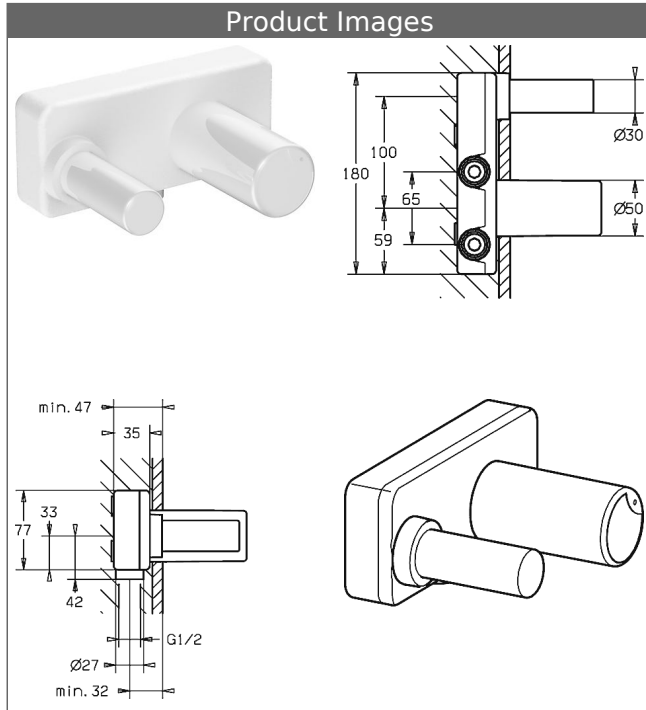

HANSAVARIO
concealed installation unit, DN 15 (G 1/2)
for 2-hole wall-mounted basin mixer

Description

HANSAVARIO
 concealed installation unit, DN 15 (G 1/2)
 for 2-hole wall-mounted basin mixer

P-IX 19193/IO

- without trim kit
- body: DR brass (MS 63)
- insulating pack, styrofoam
- mounting bracket for special attachment 59 913086

HANSA control cartridge classic 3.5

Item No.: 59913075

Qty: 1

- (-) ceramic discs with integrated grease wells
- (-) adjustable hot water stop
- (-) volume restrictor indefinitely variable up to approx. 6 l/min

HANSA control cartridge classic 3.5

Item No.: 59913075

Qty: 1

- (-) ceramic discs with integrated grease wells
- (-) adjustable hot water stop
- (-) volume restrictor indefinitely variable up to approx. 6 l/min

Model

Item No.

57860100

For the complete unit please order separately the concealed unit and the trim kit

Product Image

Product Drawing

Product Drawing

Product Drawing